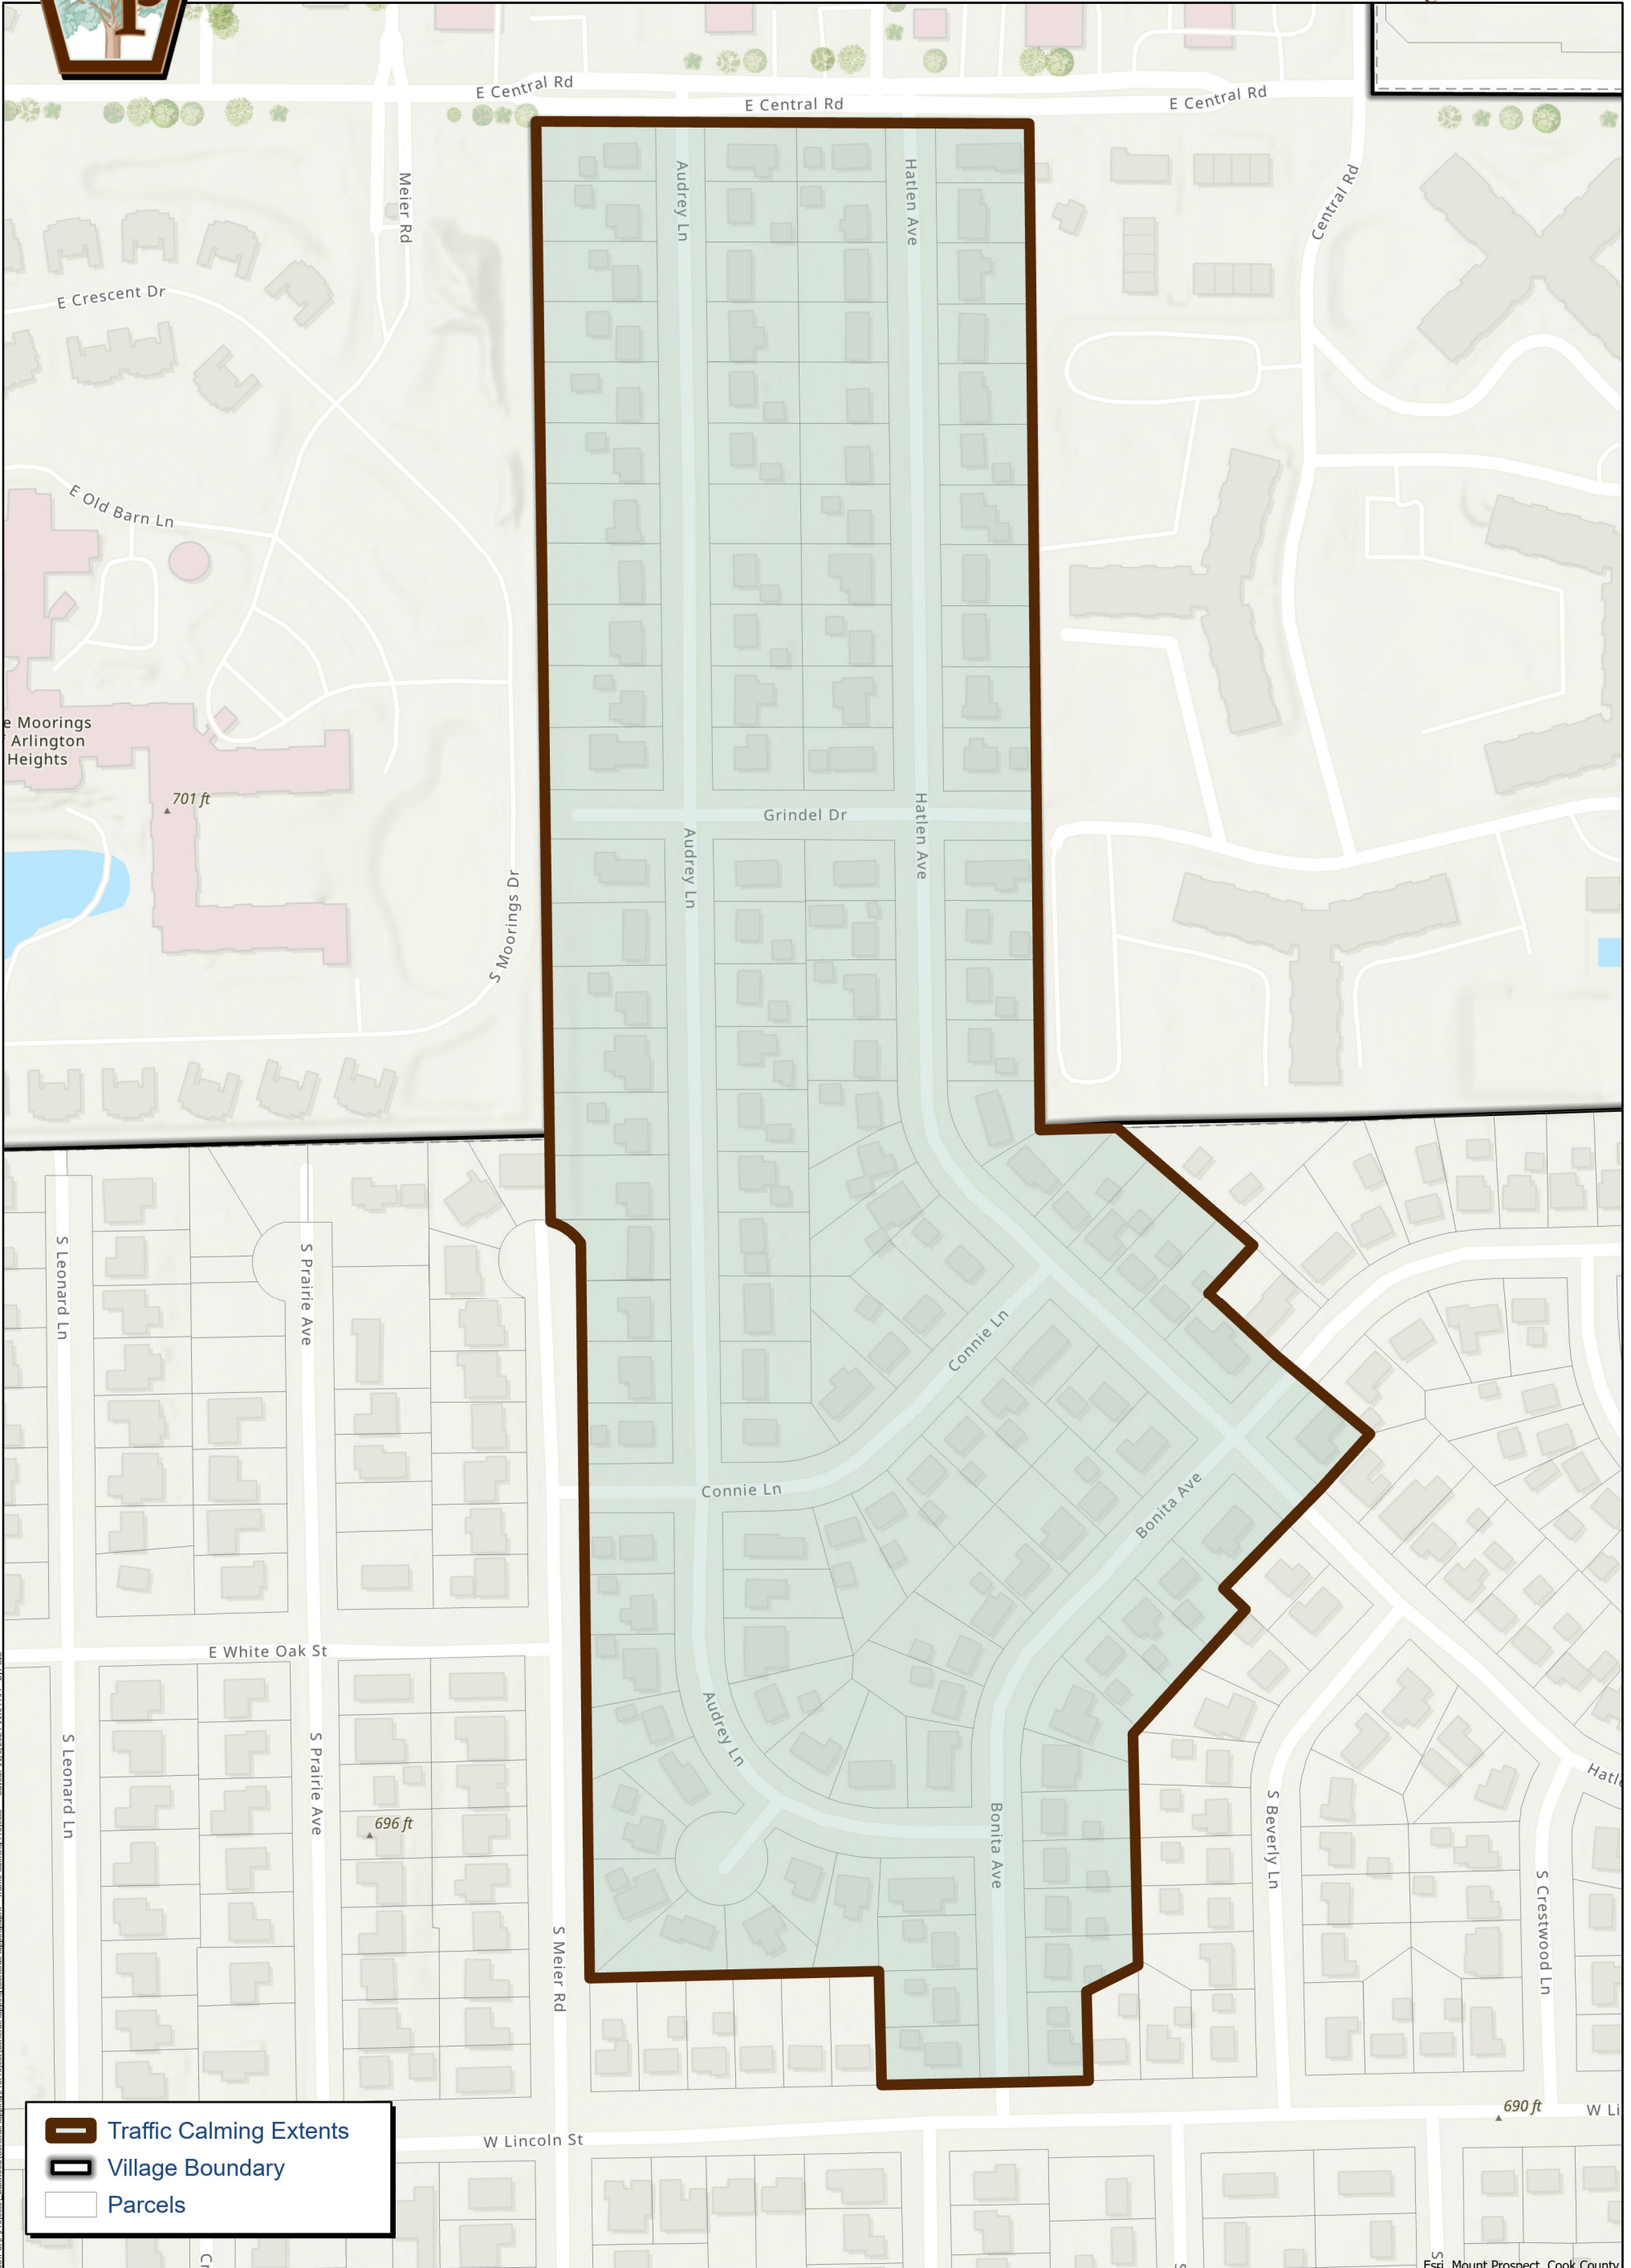

Hatlen Heights

Traffic Calming Project Limits

Esri, Mount Prospect, Cook County

November 6, 2024

Village of Mount Prospect, IL