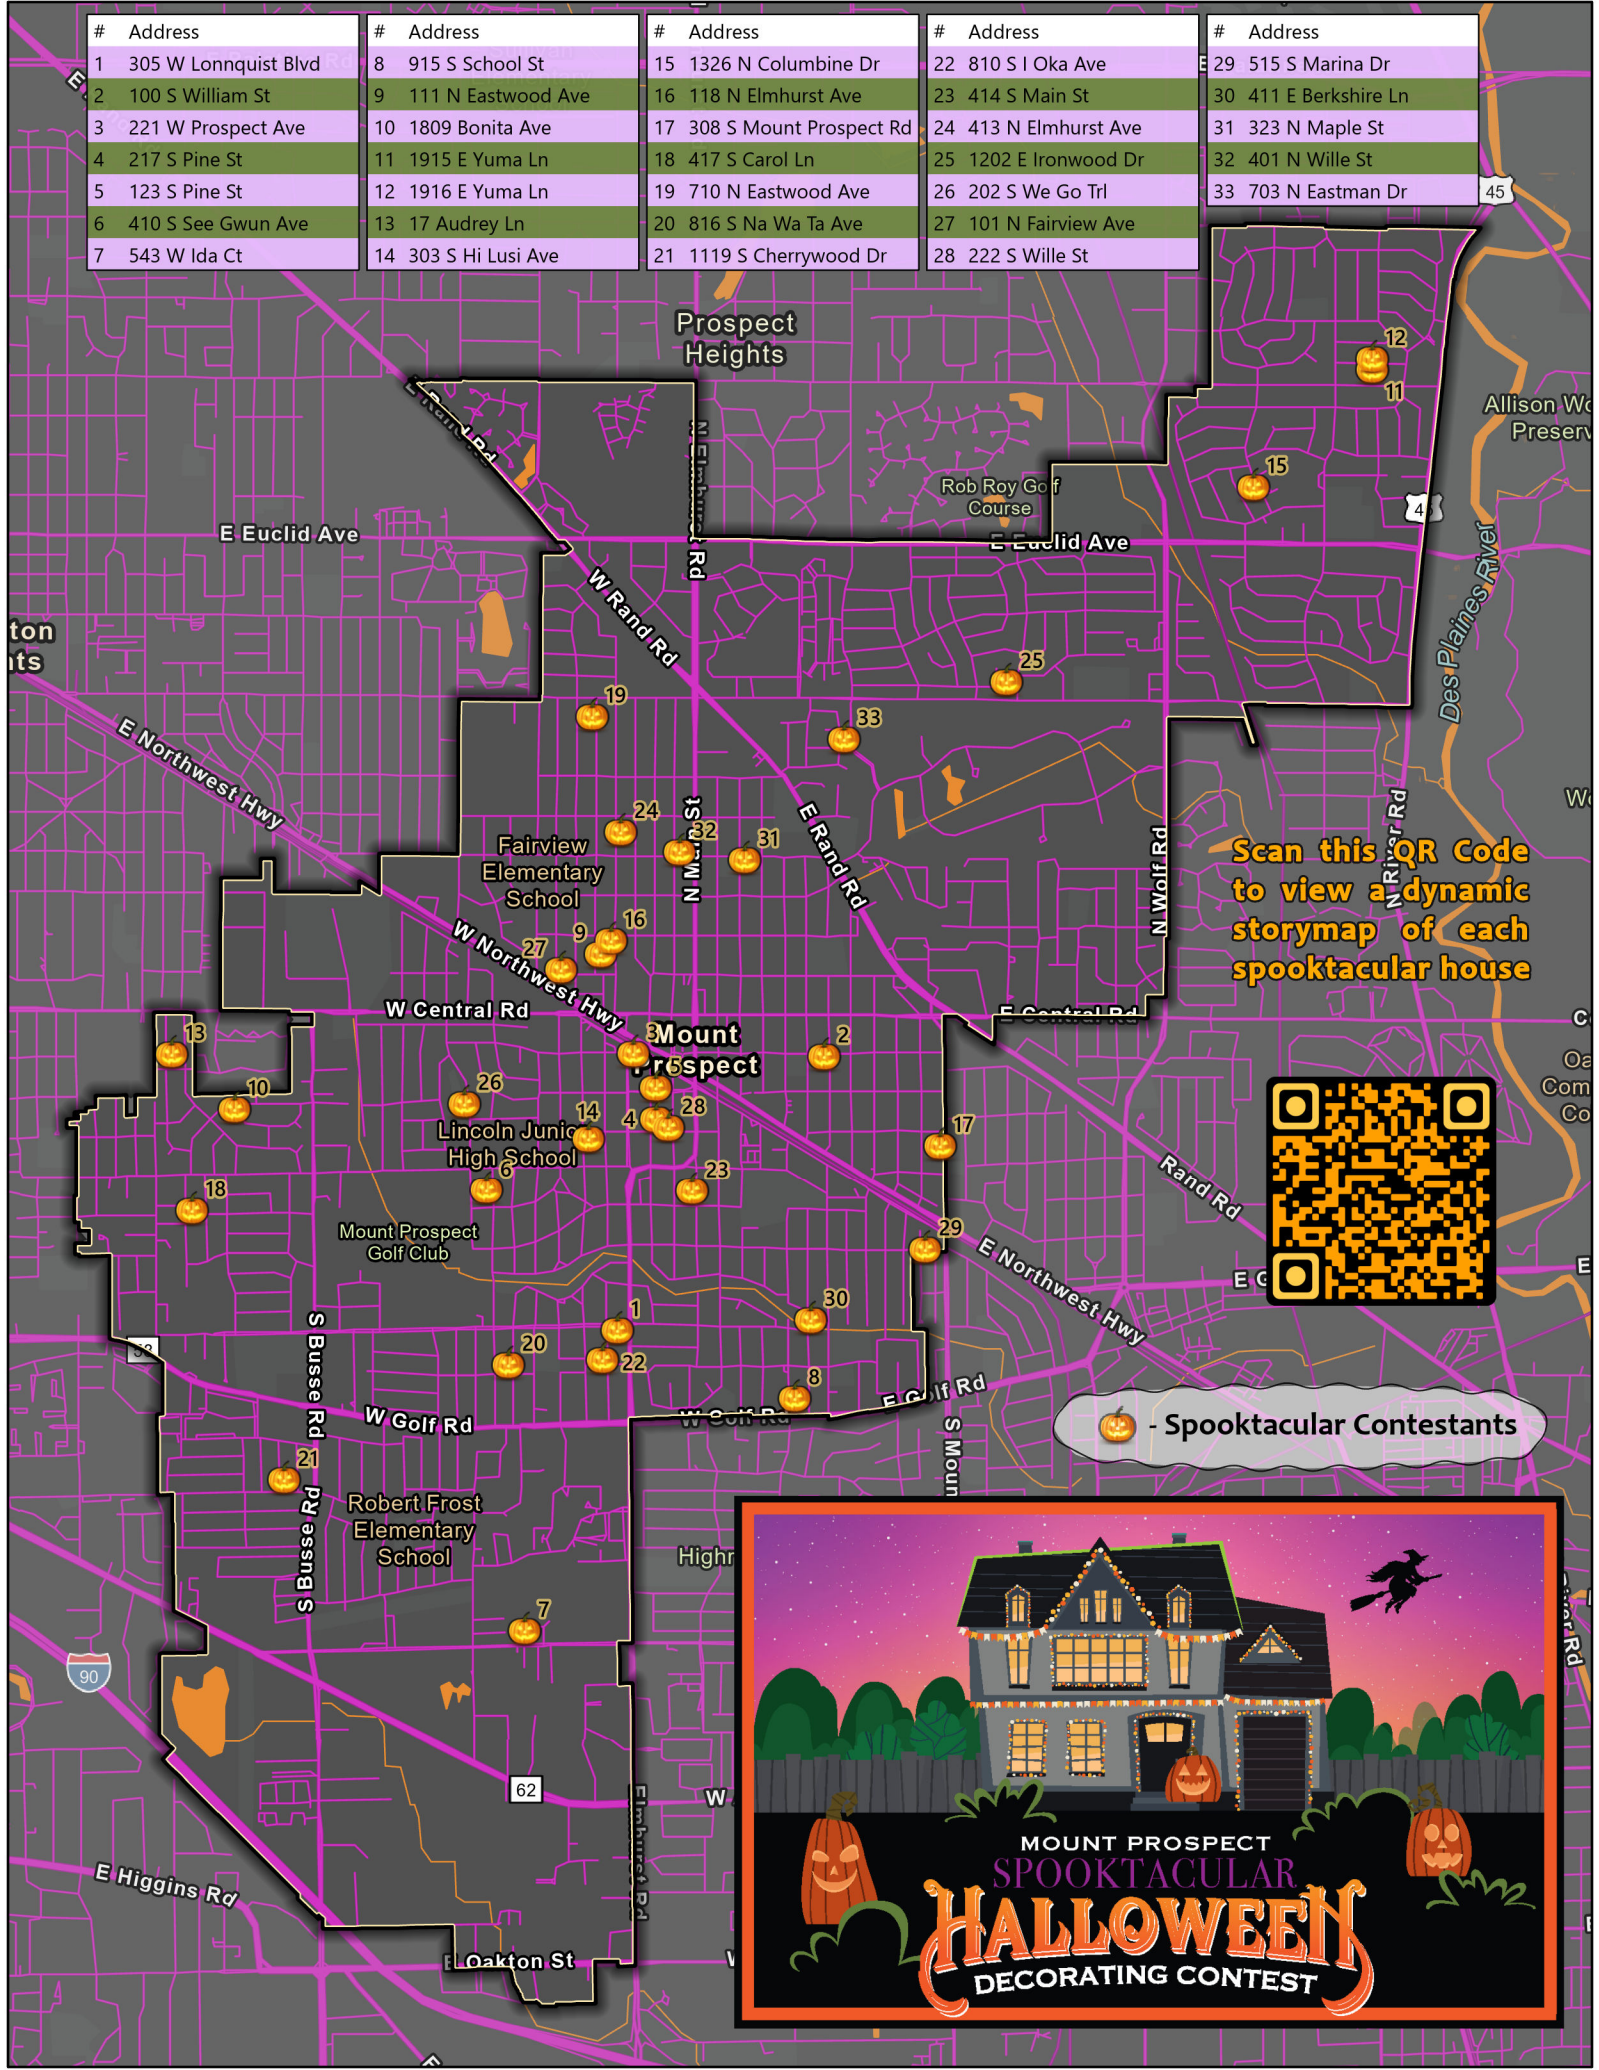

#	Address
1	305 W Lonnquist Blvd
2	100 S William St
3	221 W Prospect Ave
4	217 S Pine St
5	123 S Pine St
6	410 S See Gwun Ave
7	543 W Ida Ct

#	Address
8	915 S School St
9	111 N Eastwood Ave
10	1809 Bonita Ave
11	1915 E Yuma Ln
12	1916 E Yuma Ln
13	17 Audrey Ln
14	303 S Hi Lusi Ave

#	Address
15	1326 N Columbine Dr
16	118 N Elmhurst Ave
17	308 S Mount Prospect Rd
18	417 S Carol Ln
19	710 N Eastwood Ave
20	816 S Na Wa Ta Ave
21	1119 S Cherrywood Dr

#	Address
22	810 S I Oka Ave
23	414 S Main St
24	413 N Elmhurst Ave
25	1202 E Ironwood Dr
26	202 S We Go Trl
27	101 N Fairview Ave
28	222 S Wille St

#	Address
29	515 S Marina Dr
30	411 E Berkshire Ln
31	323 N Maple St
32	401 N Wille St
33	703 N Eastman Dr

Scan this QR Code to view a dynamic storymap of each spooktacular house

 - Spooktacular Contestants