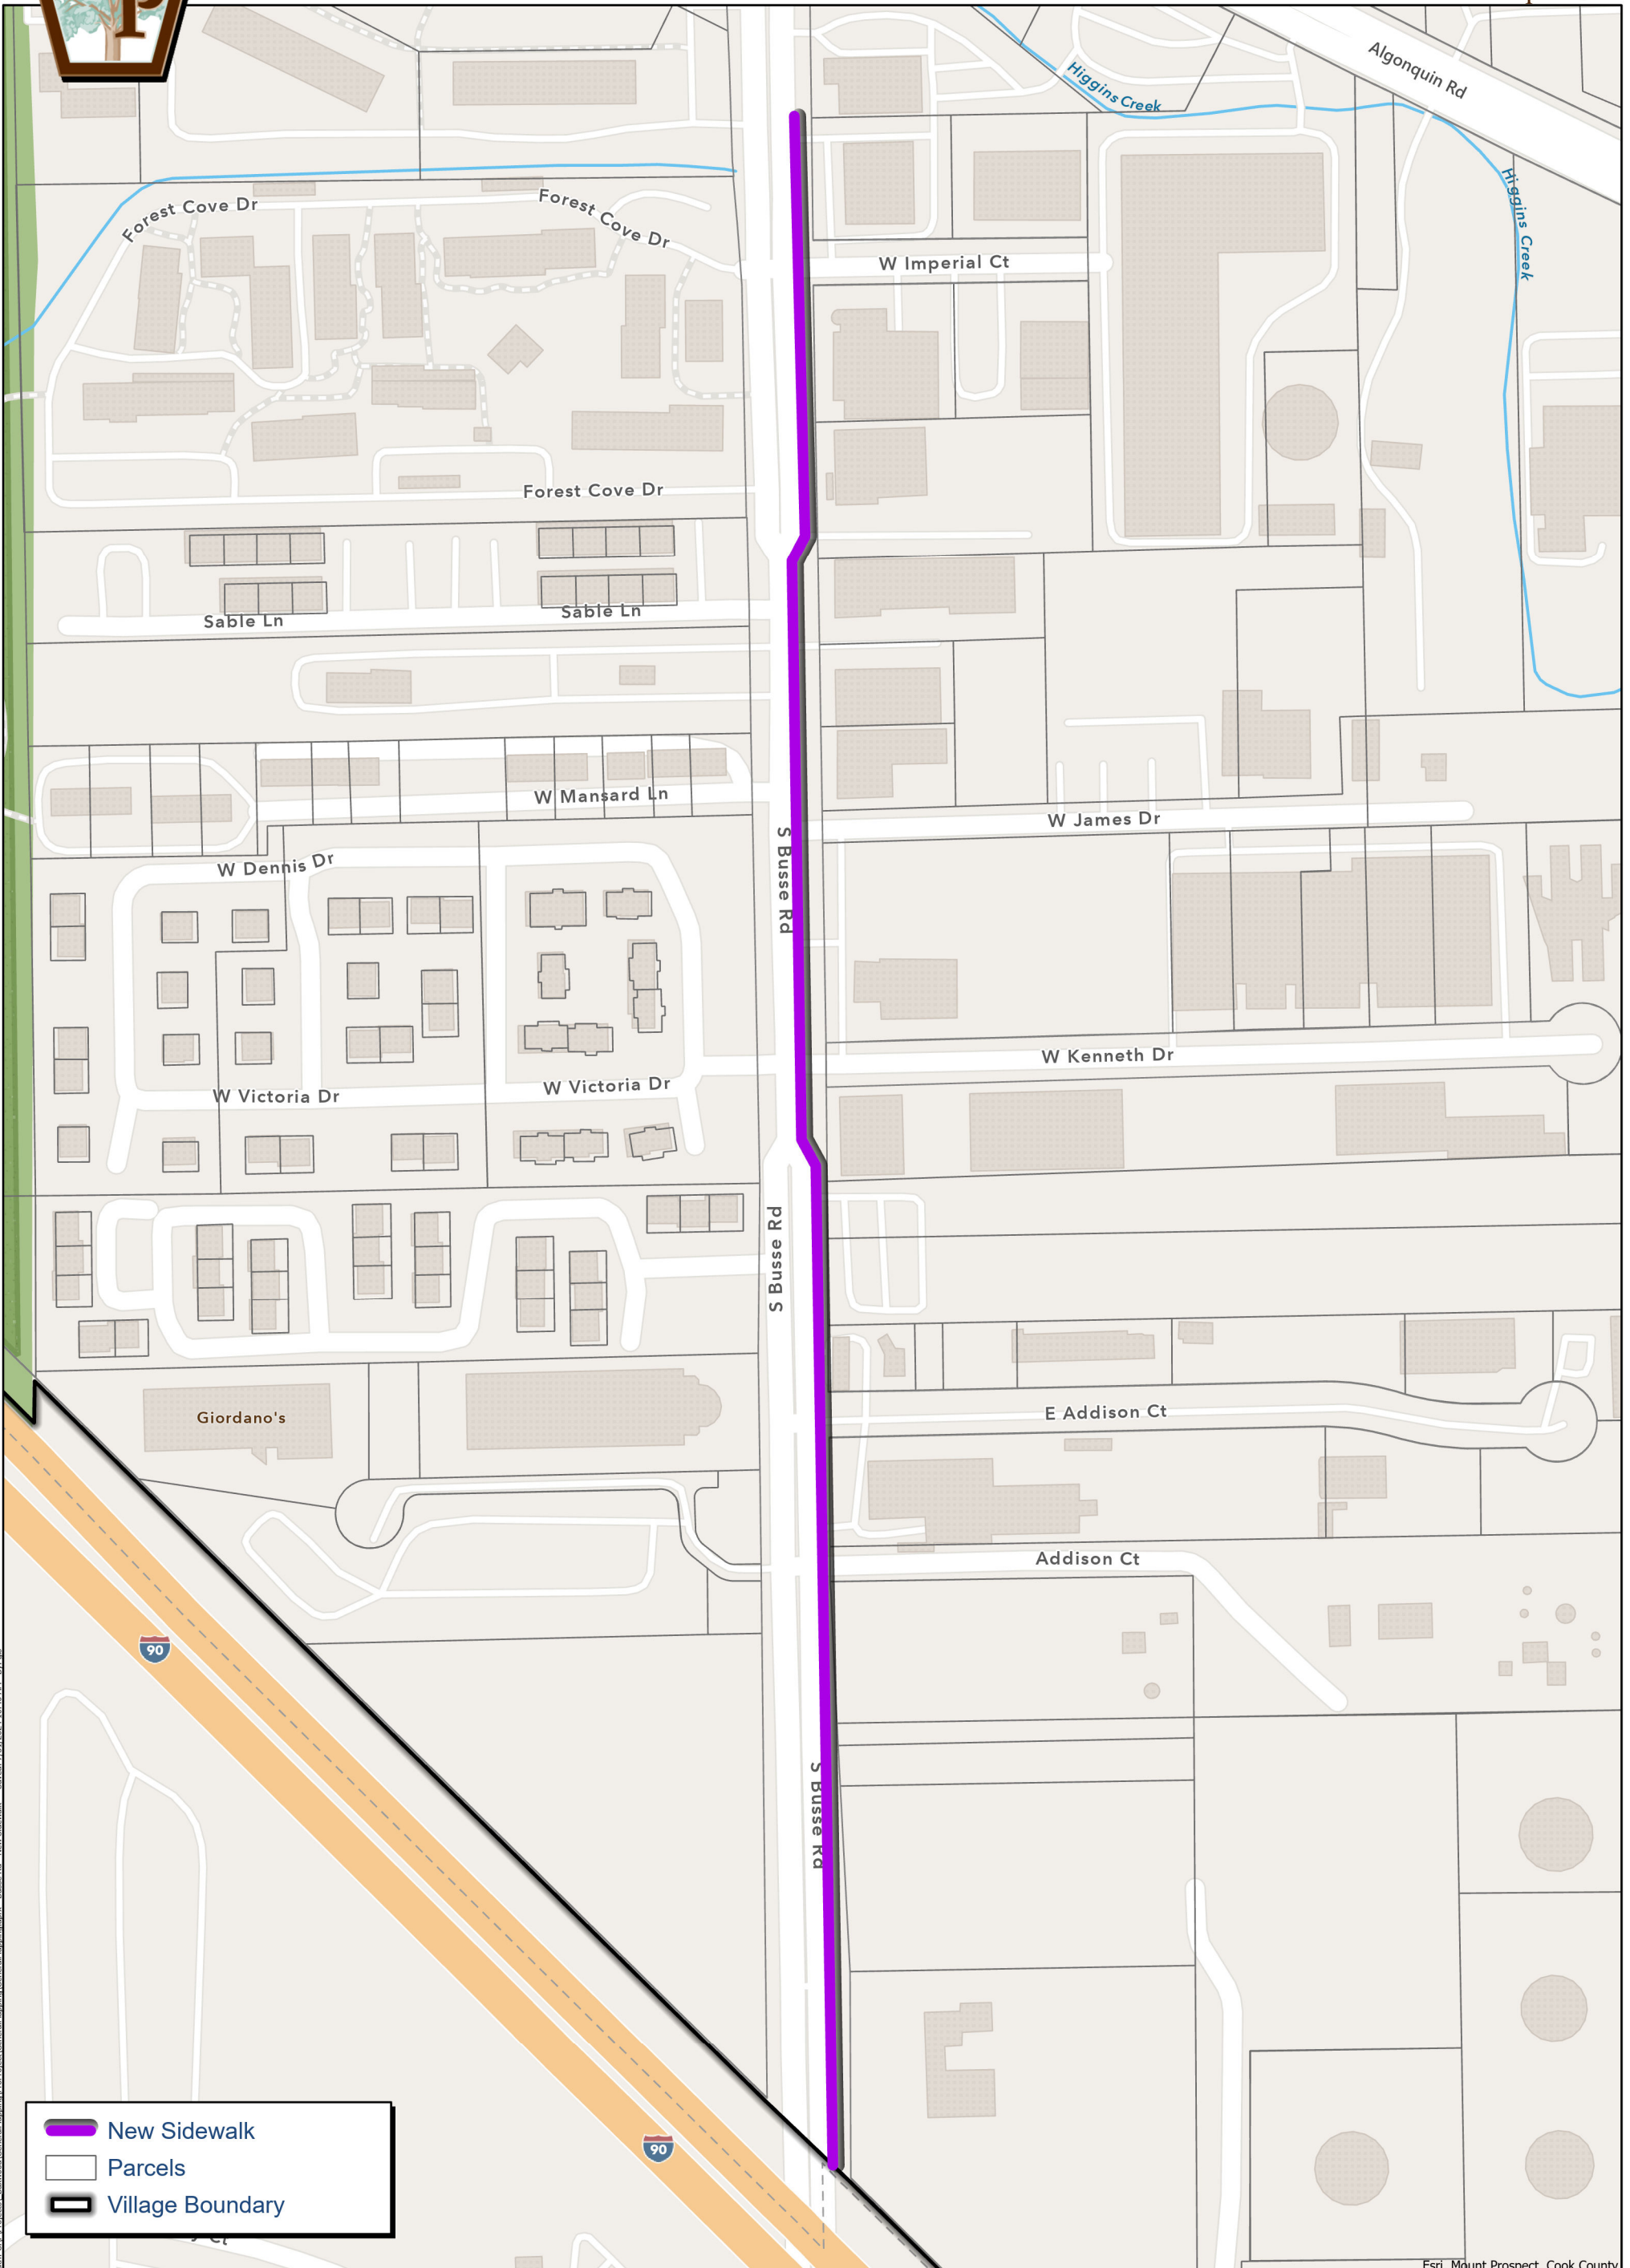

Busse Rd - New Sidewalk Project

Mount Prospect, IL

Esri, Mount Prospect, Cook County

7/31/2024