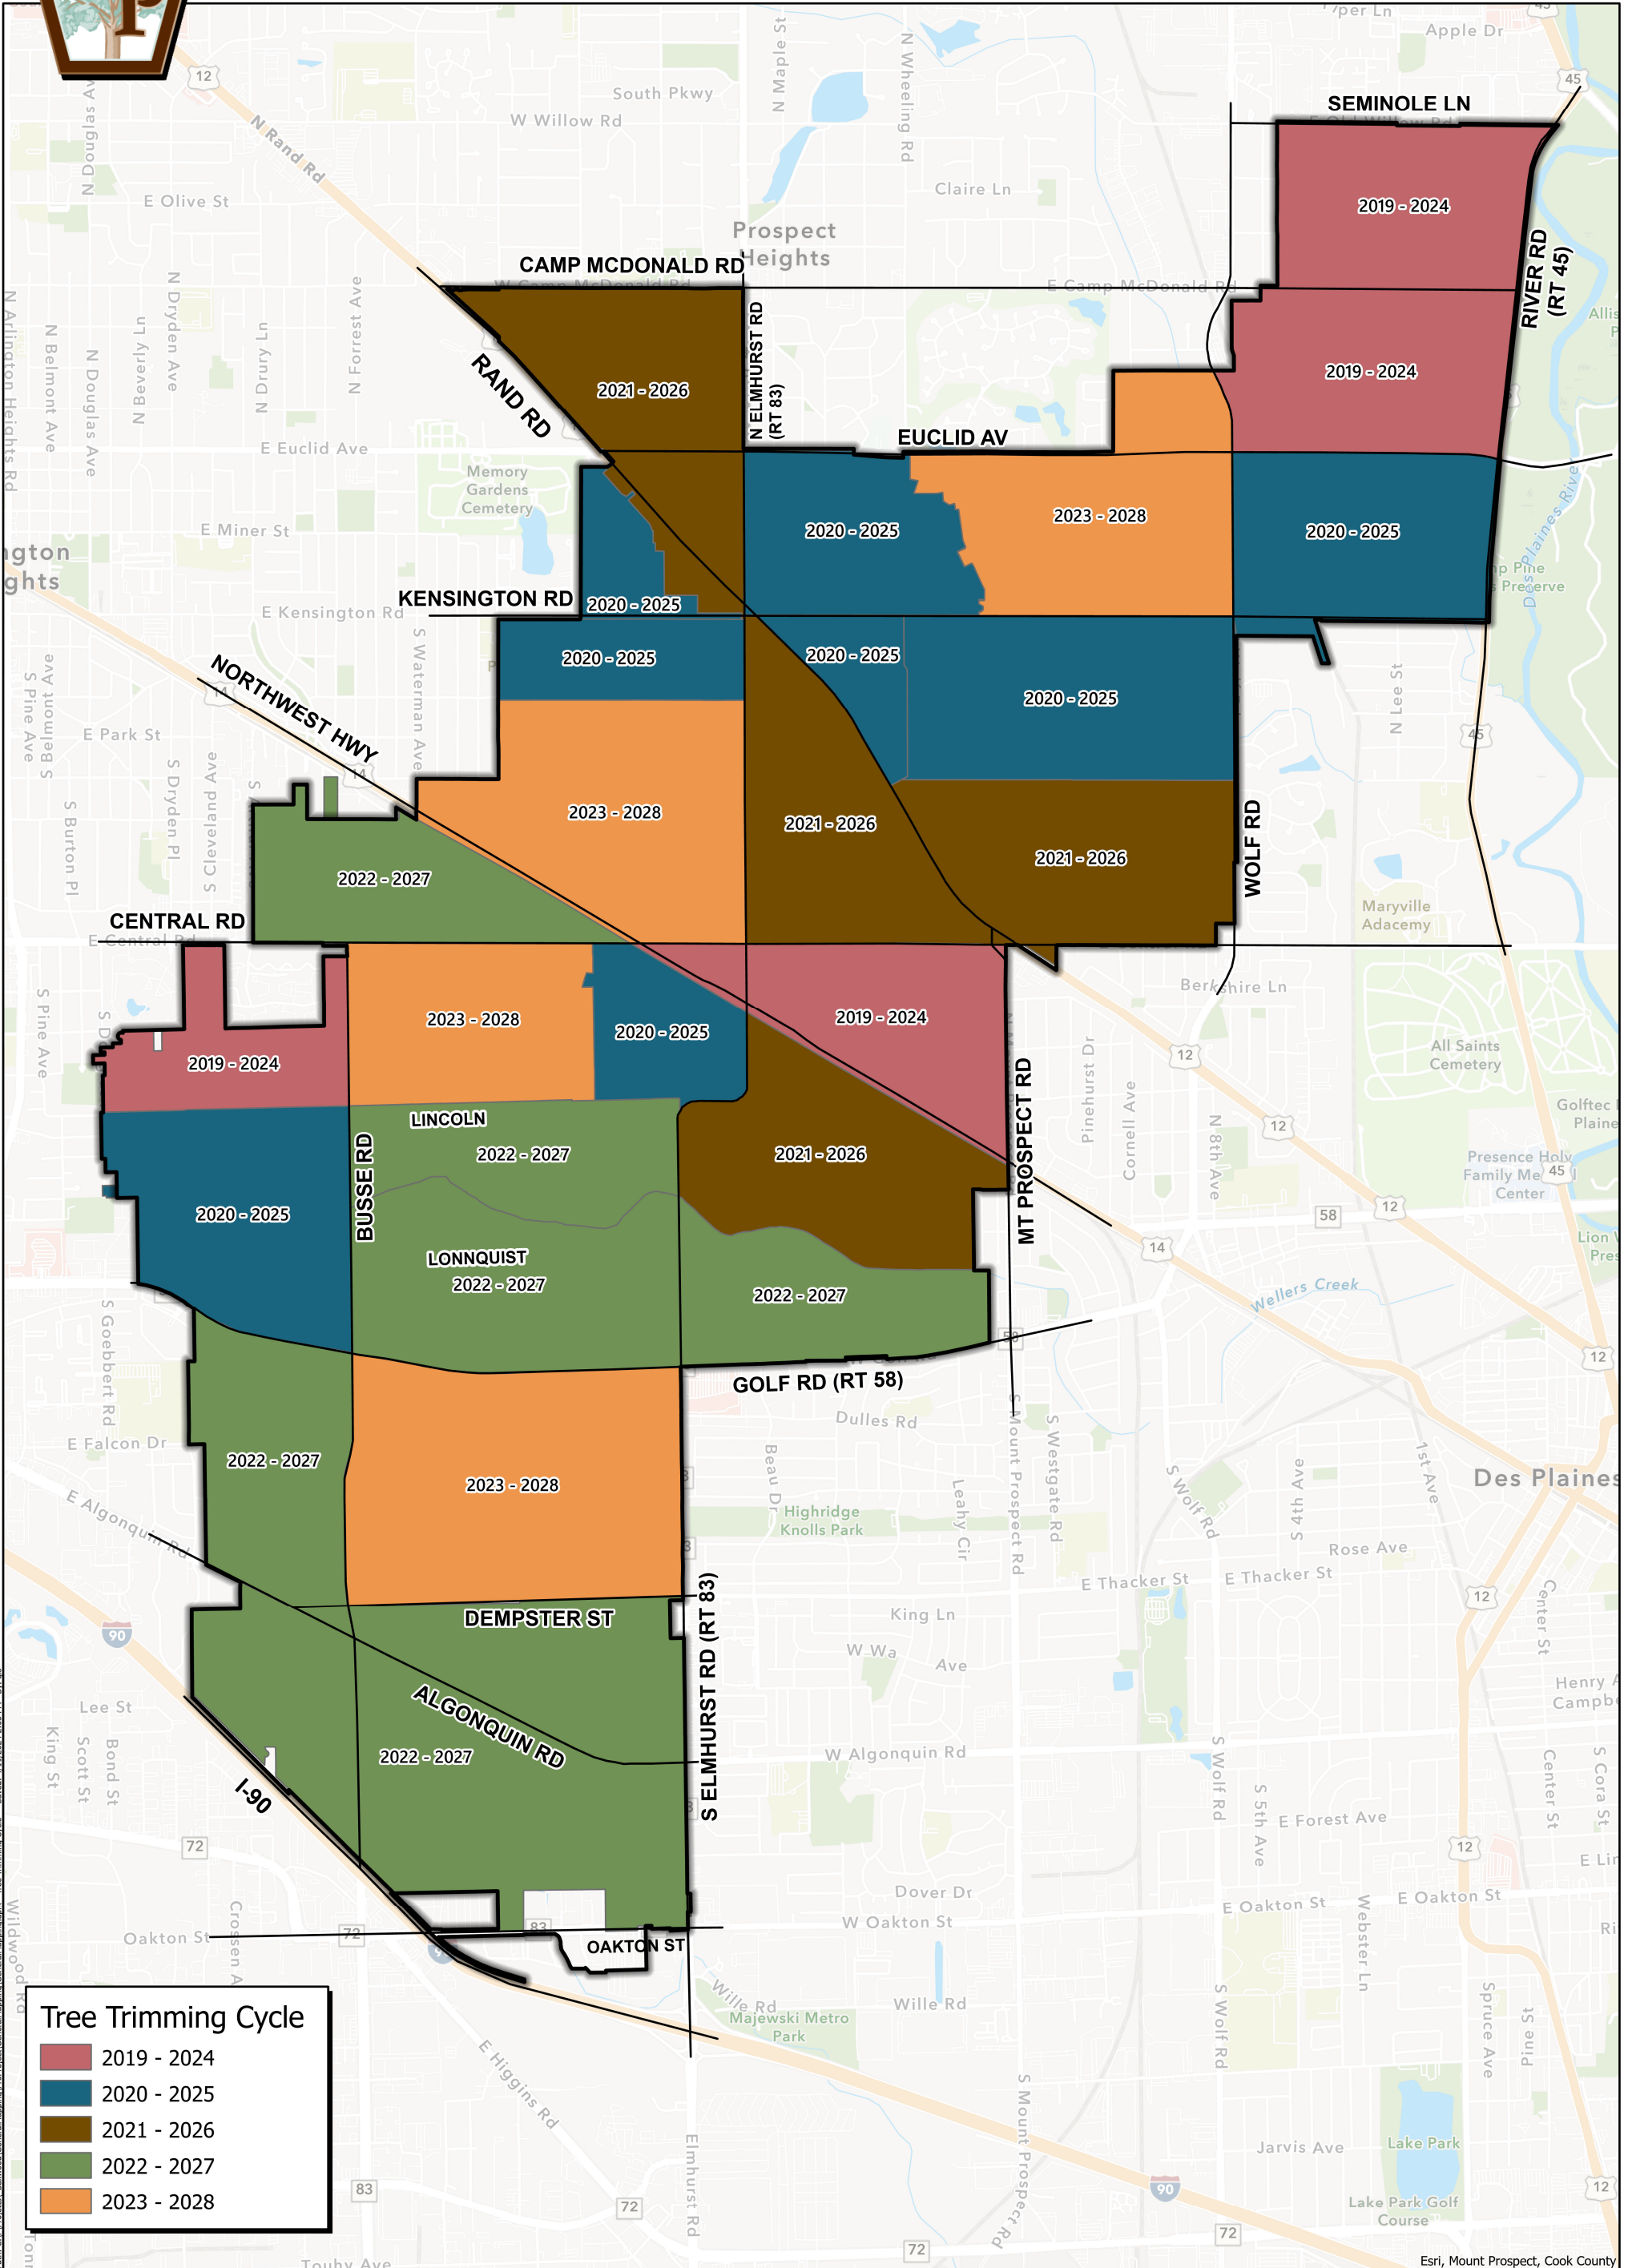

Tree Trimming Schedule

2024 - 2028

Tree Trimming Cycle

- 2019 - 2024
- 2020 - 2025
- 2021 - 2026
- 2022 - 2027
- 2023 - 2028

Esri, Mount Prospect, Cook County

April 11, 2024

Village of Mount Prospect, IL