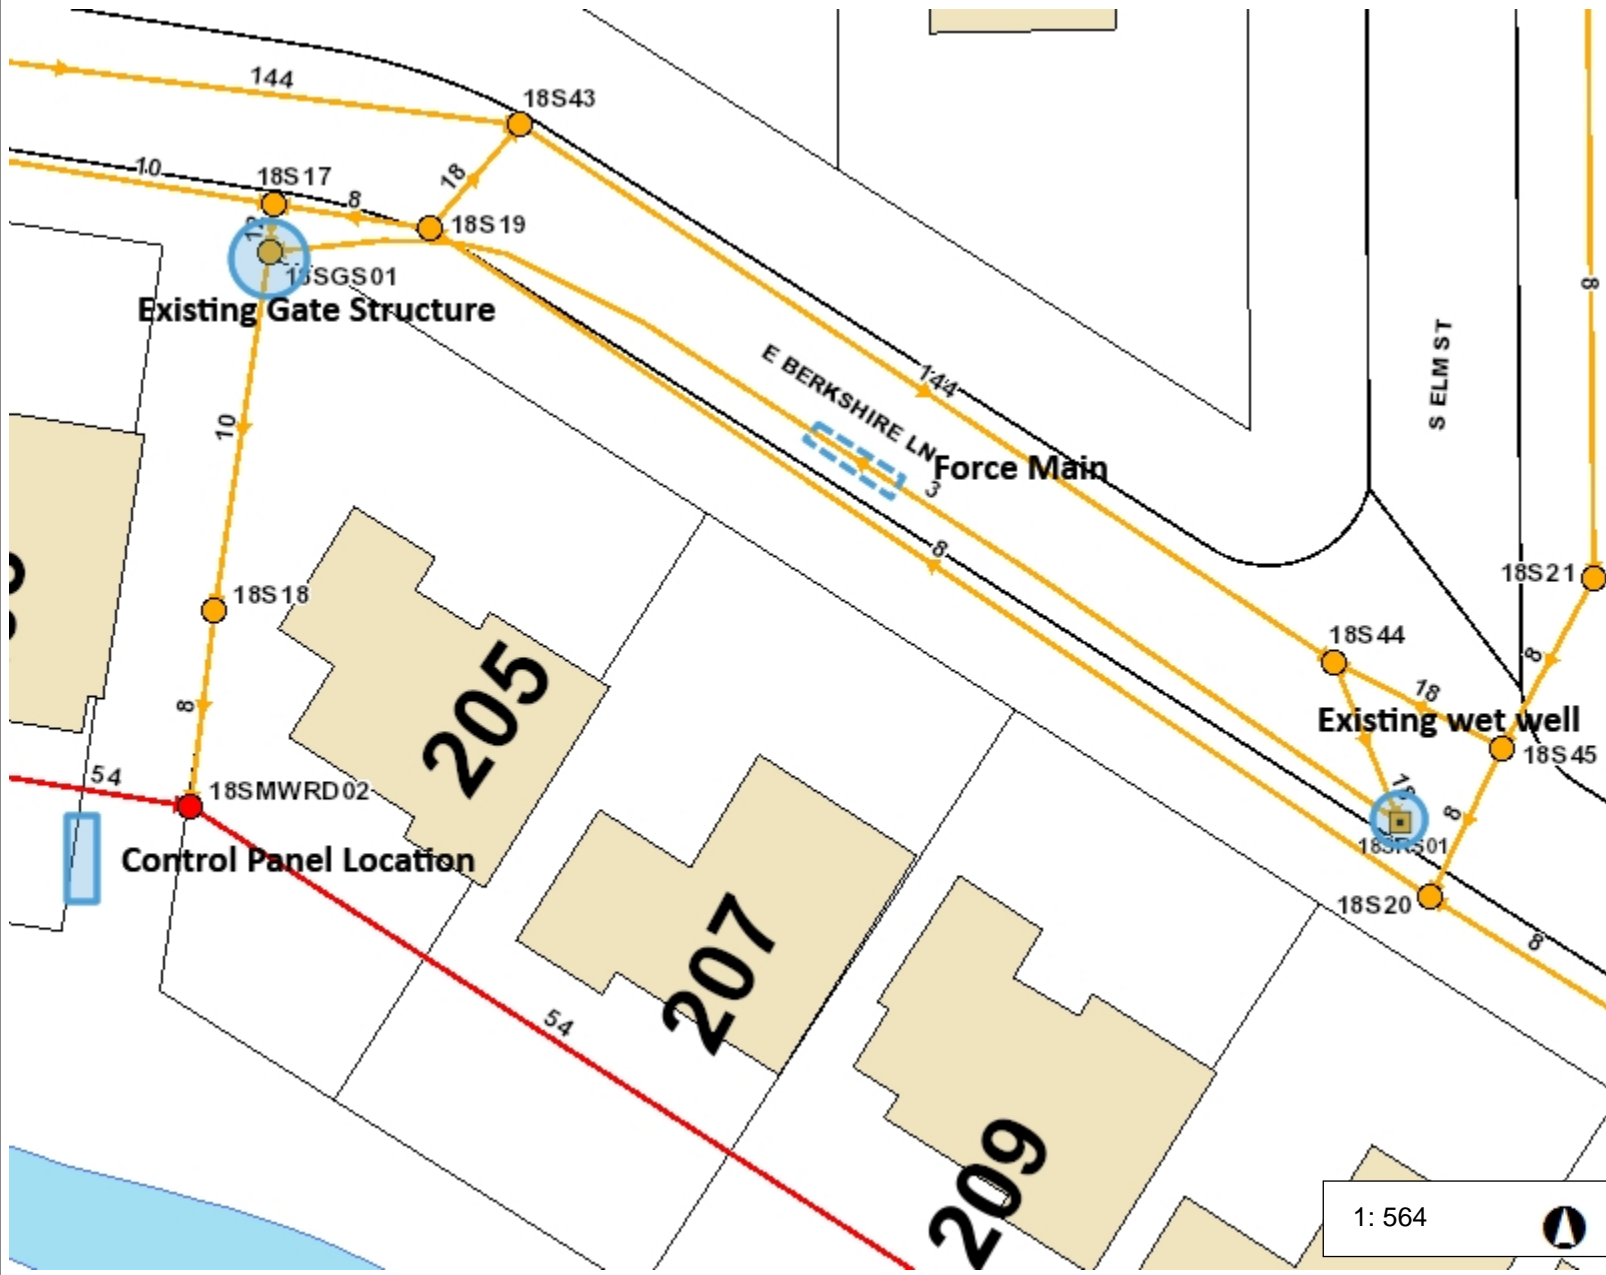

# Village of Mount Prospect GIS

Legend

Notes

This map was automatically generated using Geocortex Essentials

3/16/2023