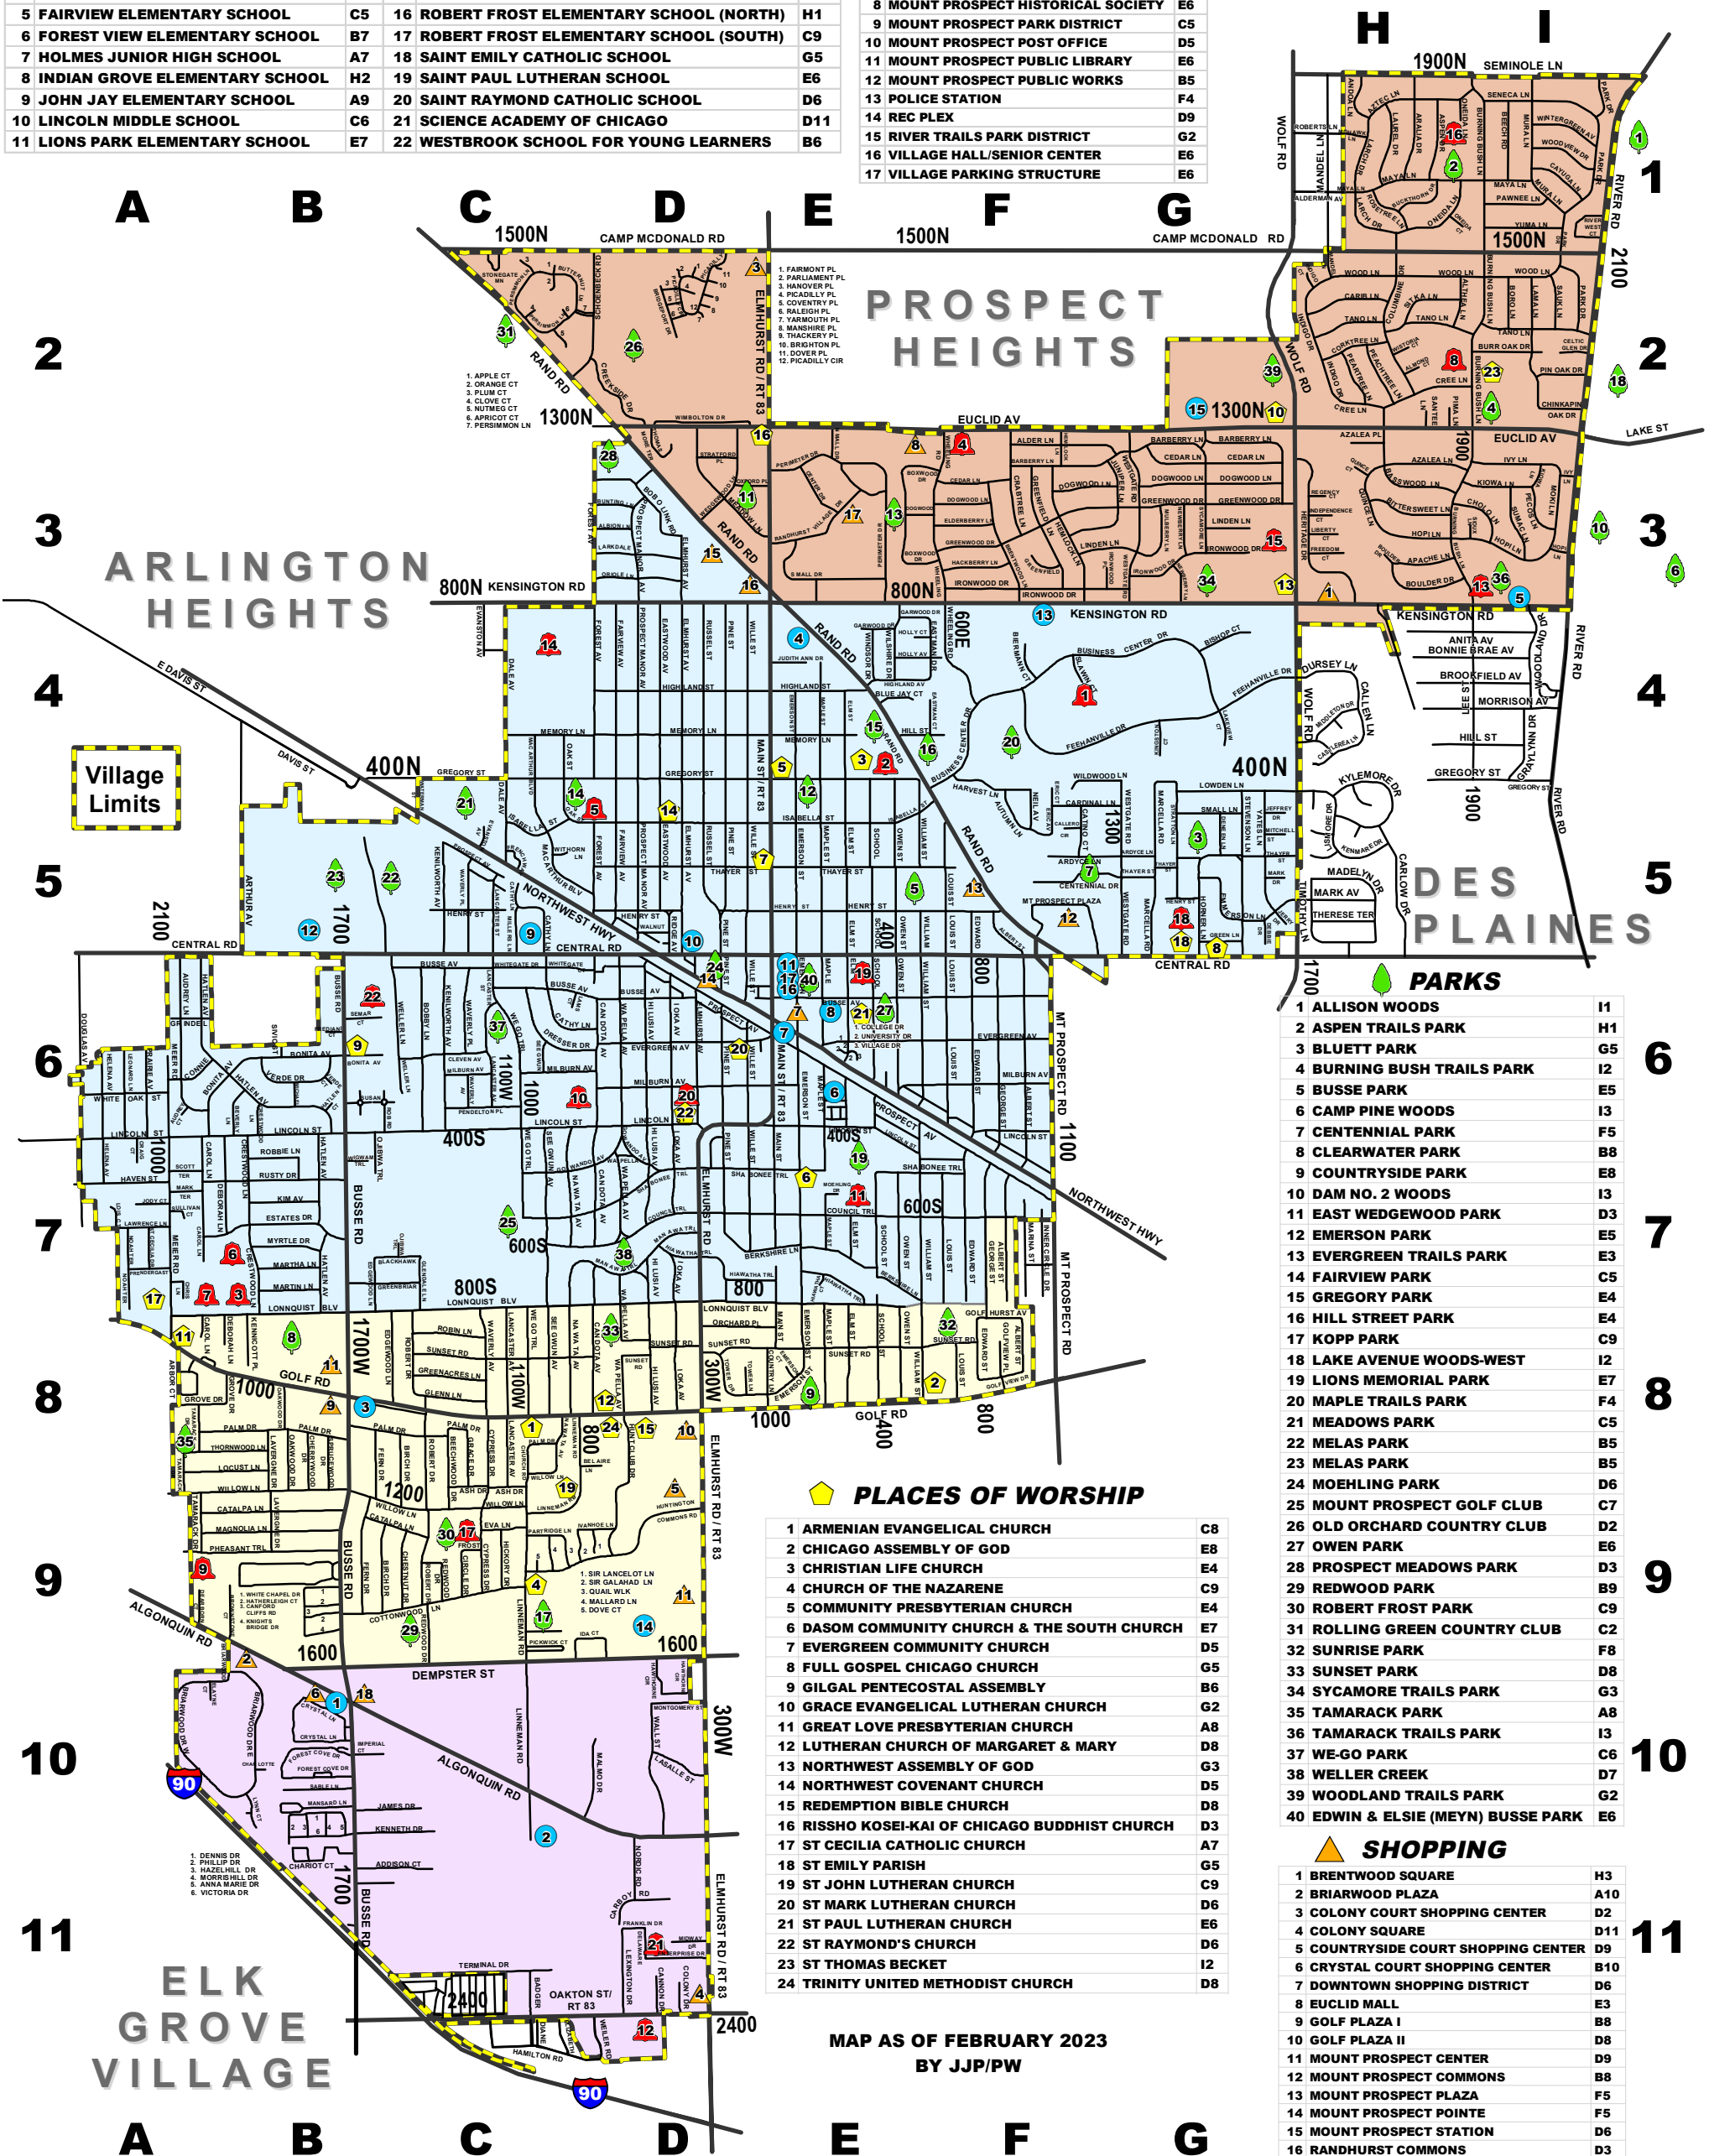

Village of Mount Prospect

SCHOOLS

1 CAMELOT THERAPEUTIC DAY SCHOOL	F4	12 METROPOLITAN PREPARATORY SCHOOL	D11
2 CHRISTIAN LIFE COLLEGE	E4	13 PRAIRIE TRAILS SCHOOL	I3
3 DISTRICT 59 EARLY LEARNING CENTER	B7	14 PROSPECT HIGH SCHOOL	C4
4 EUCLID ELEMENTARY SCHOOL	F3	15 RIVER TRAILS MIDDLE SCHOOL	G3
5 FAIRVIEW ELEMENTARY SCHOOL	C5	16 ROBERT FROST ELEMENTARY SCHOOL (NORTH)	H1
6 FOREST VIEW ELEMENTARY SCHOOL	B7	17 ROBERT FROST ELEMENTARY SCHOOL (SOUTH)	C9
7 HOLMES JUNIOR HIGH SCHOOL	A7	18 SAINT EMILY CATHOLIC SCHOOL	G5
8 INDIAN GROVE ELEMENTARY SCHOOL	H2	19 SAINT PAUL LUTHERAN SCHOOL	E6
9 JOHN JAY ELEMENTARY SCHOOL	A9	20 SAINT RAYMOND CATHOLIC SCHOOL	D6
10 LINCOLN MIDDLE SCHOOL	C6	21 SCIENCE ACADEMY OF CHICAGO	D11
11 LIONS PARK ELEMENTARY SCHOOL	E7	22 WESTBROOK SCHOOL FOR YOUNG LEARNERS	B6

PUBLIC SERVICE BUILDINGS

1 COMMUNITY CONNECTIONS CENTER	B10
2 FIRE STATION #11	D10
3 FIRE STATION #12	B8
4 FIRE STATION #13	E4
5 FIRE STATION #14	I3
6 MAPLE STREET PARKING DECK	E6
7 METRA RAILWAY STATION	E6
8 MOUNT PROSPECT HISTORICAL SOCIETY	E6
9 MOUNT PROSPECT PARK DISTRICT	C5
10 MOUNT PROSPECT POST OFFICE	D5
11 MOUNT PROSPECT PUBLIC LIBRARY	E6
12 MOUNT PROSPECT PUBLIC WORKS	B5
13 POLICE STATION	F4
14 REC PLEX	D9
15 RIVER TRAILS PARK DISTRICT	G2
16 VILLAGE HALL/SENIOR CENTER	E6
17 VILLAGE PARKING STRUCTURE	E6

Village Hall Main: 847-392-6000

Public Works: 847-870-5640

Police Non-Emergency: 847-870-5656

Fire Non-Emergency: 847-570-5660

PARKS

1 ALLISON WOODS	I1
2 ASPEN TRAILS PARK	H1
3 BLUETT PARK	G5
4 BURNING BUSH TRAILS PARK	I2
5 BUSSE PARK	E5
6 CAMP PINE WOODS	I3
7 CENTENNIAL PARK	F5
8 CLEARWATER PARK	B8
9 COUNTRYSIDE PARK	E8
10 DAM NO. 2 WOODS	I3
11 EAST WEDGEWOOD PARK	D3
12 EMERSON PARK	E5
13 EVERGREEN TRAILS PARK	E3
14 FAIRVIEW PARK	C5
15 GREGORY PARK	E4
16 HILL STREET PARK	E4
17 KOPP PARK	C9
18 LAKE AVENUE WOODS-WEST	I2
19 LIONS MEMORIAL PARK	E7
20 MAPLE TRAILS PARK	F4
21 MEADOWS PARK	C5
22 MELAS PARK	B5
23 MELAS PARK	B5
24 MOEHLING PARK	D6
25 MOUNT PROSPECT GOLF CLUB	C7
26 OLD ORCHARD COUNTRY CLUB	D2
27 OWEN PARK	E6
28 PROSPECT MEADOWS PARK	D3
29 REDWOOD PARK	B9
30 ROBERT FROST PARK	C9
31 ROLLING GREEN COUNTRY CLUB	C2
32 SUNRISE PARK	F8
33 SUNSET PARK	D8
34 SYCAMORE TRAILS PARK	G3
35 TAMARACK PARK	A8
36 TAMARACK TRAILS PARK	I3
37 WE-GO PARK	C6
38 WELLER CREEK	D7
39 WOODLAND TRAILS PARK	G2
40 EDWIN & ELSIE (MEYN) BUSSE PARK	E6

PLACES OF WORSHIP

1 ARMENIAN EVANGELICAL CHURCH	C8
2 CHICAGO ASSEMBLY OF GOD	E8
3 CHRISTIAN LIFE CHURCH	E4
4 CHURCH OF THE NAZARENE	C9
5 COMMUNITY PRESBYTERIAN CHURCH	E4
6 DASOM COMMUNITY CHURCH & THE SOUTH CHURCH	E7
7 EVERGREEN COMMUNITY CHURCH	D5
8 FULL GOSPEL CHICAGO CHURCH	G5
9 GILGAL PENTECOSTAL ASSEMBLY	B6
10 GRACE EVANGELICAL LUTHERAN CHURCH	G2
11 GREAT LOVE PRESBYTERIAN CHURCH	A8
12 LUTHERAN CHURCH OF MARGARET & MARY	D8
13 NORTHWEST ASSEMBLY OF GOD	G3
14 NORTHWEST COVENANT CHURCH	D5
15 REDEMPTION BIBLE CHURCH	D8
16 RISSHO KOSEI-KAI OF CHICAGO BUDDHIST CHURCH	D3
17 ST CECILIA CATHOLIC CHURCH	A7
18 ST EMILY PARISH	G5
19 ST JOHN LUTHERAN CHURCH	C9
20 ST MARK LUTHERAN CHURCH	D6
21 ST PAUL LUTHERAN CHURCH	E6
22 ST RAYMOND'S CHURCH	D6
23 ST THOMAS BECKET	I2
24 TRINITY UNITED METHODIST CHURCH	D8

SHOPPING

1 BRENTWOOD SQUARE	H3
2 BRIARWOOD PLAZA	A10
3 COLONY COURT SHOPPING CENTER	D2
4 COLONY SQUARE	D11
5 COUNTRYSIDE COURT SHOPPING CENTER	D9
6 CRYSTAL COURT SHOPPING CENTER	B10
7 DOWNTOWN SHOPPING DISTRICT	D6
8 EUCLID MALL	E3
9 GOLF PLAZA I	B8
10 GOLF PLAZA II	D8
11 MOUNT PROSPECT CENTER	D9
12 MOUNT PROSPECT COMMONS	B8
13 MOUNT PROSPECT PLAZA	F5
14 MOUNT PROSPECT POINTE	F5
15 MOUNT PROSPECT STATION	D6
16 RANDHURST COMMONS	D3
17 RANDHURST CROSSING	D3
18 RANDHURST VILLAGE	E3
19 UNITED PLAZA	B10

MAP AS OF FEBRUARY 2023
BY JJP/PW

Congressional Representatives

 District 3: Delia Ramirez	 District 8: Raja Krishnamoorthi
 District 5: Mike Quigley	 District 9: Jan Schakowsky