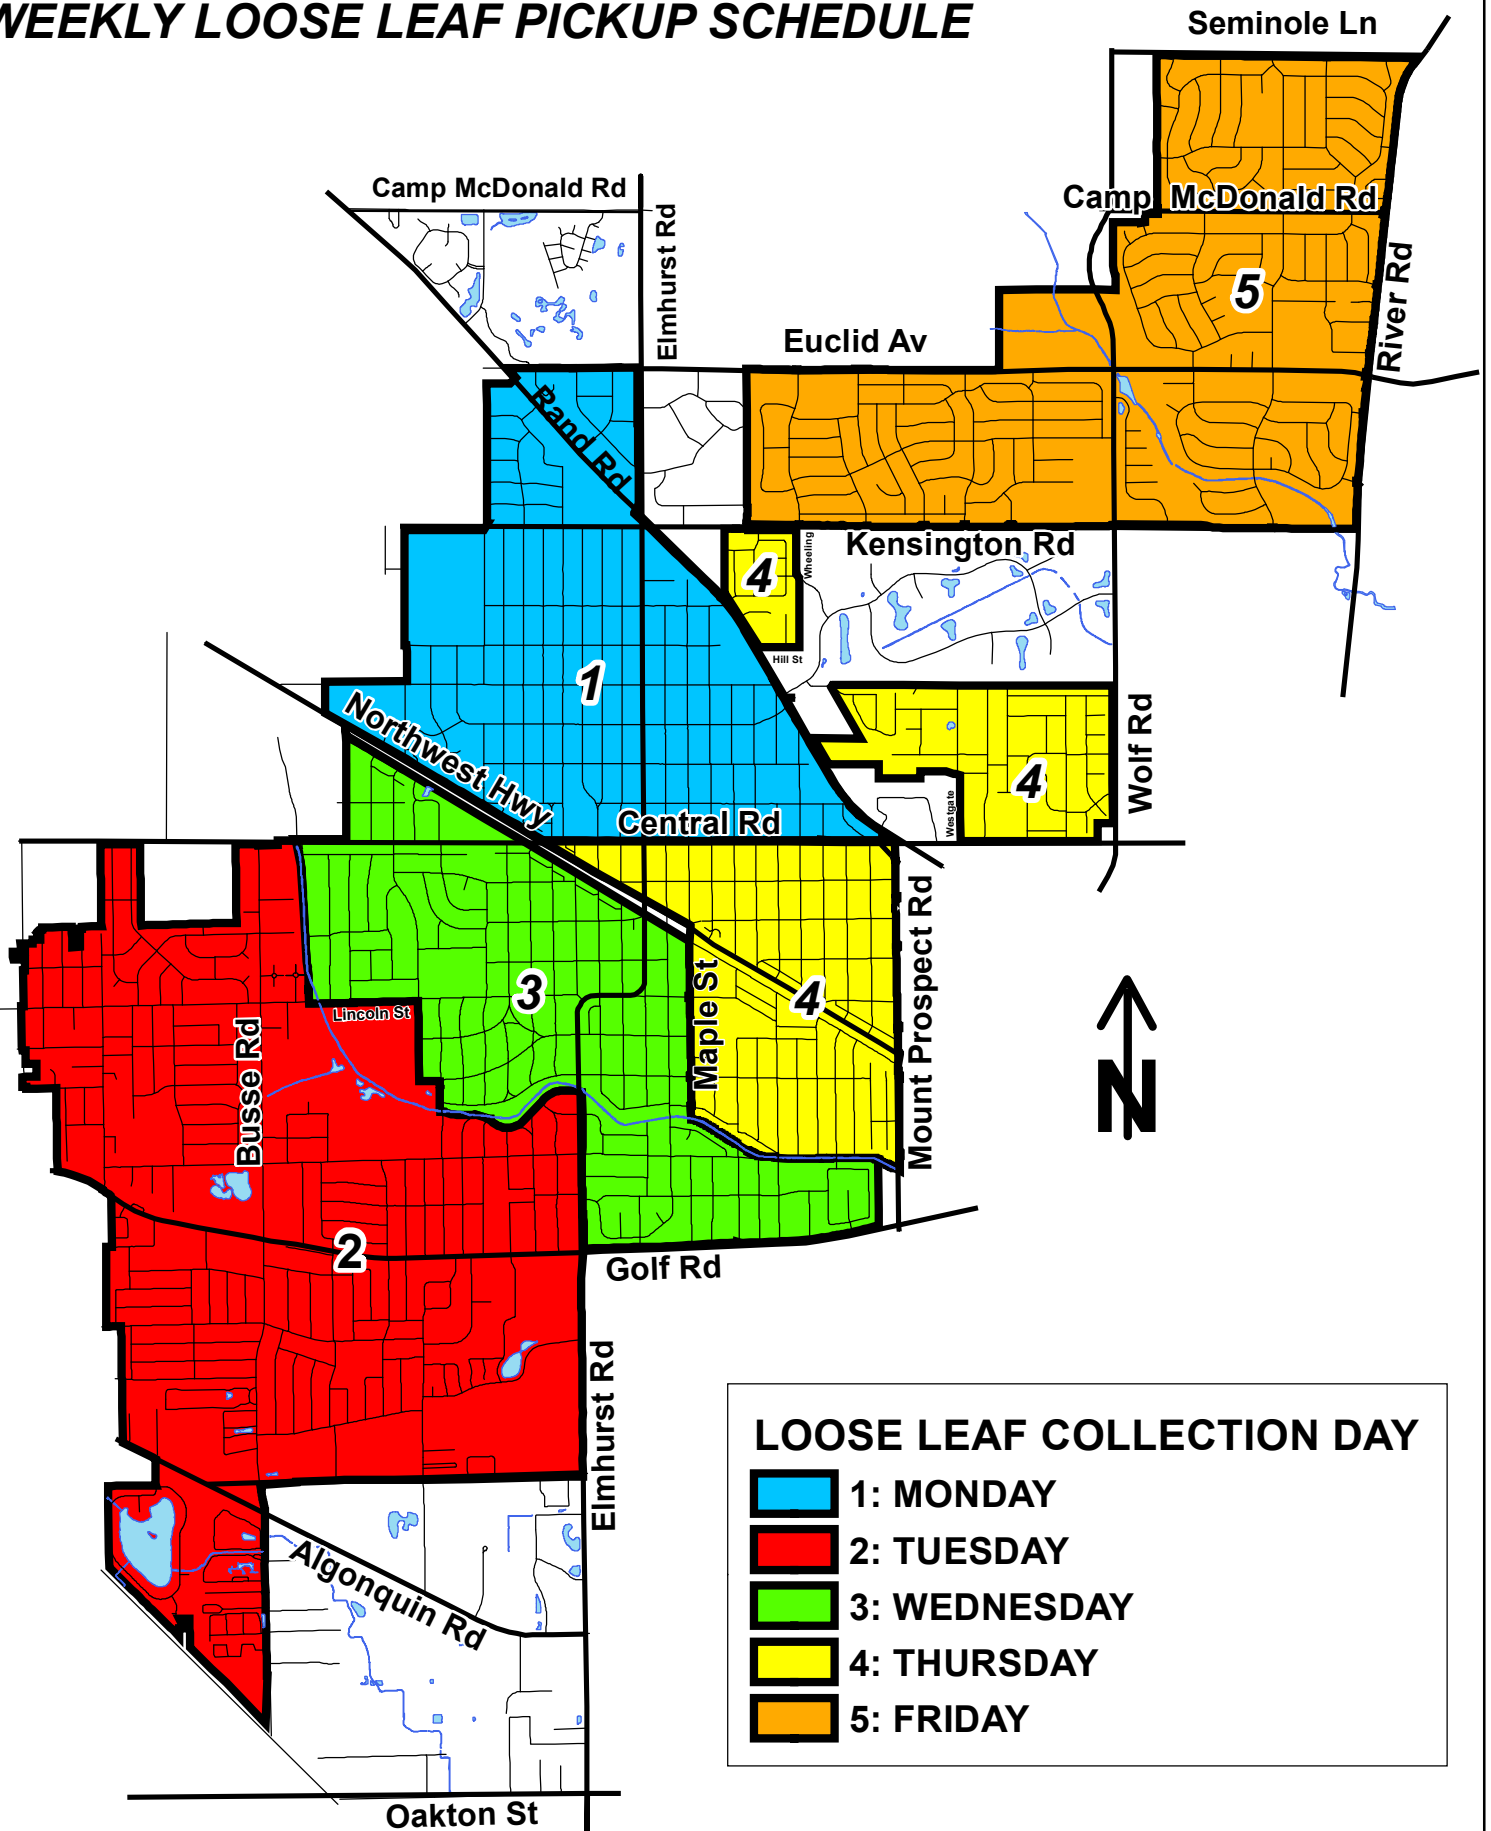

VILLAGE OF MOUNT PROSPECT

WEEKLY LOOSE LEAF PICKUP SCHEDULE

LOOSE LEAF COLLECTION DAY	
	1: MONDAY
	2: TUESDAY
	3: WEDNESDAY
	4: THURSDAY
	5: FRIDAY