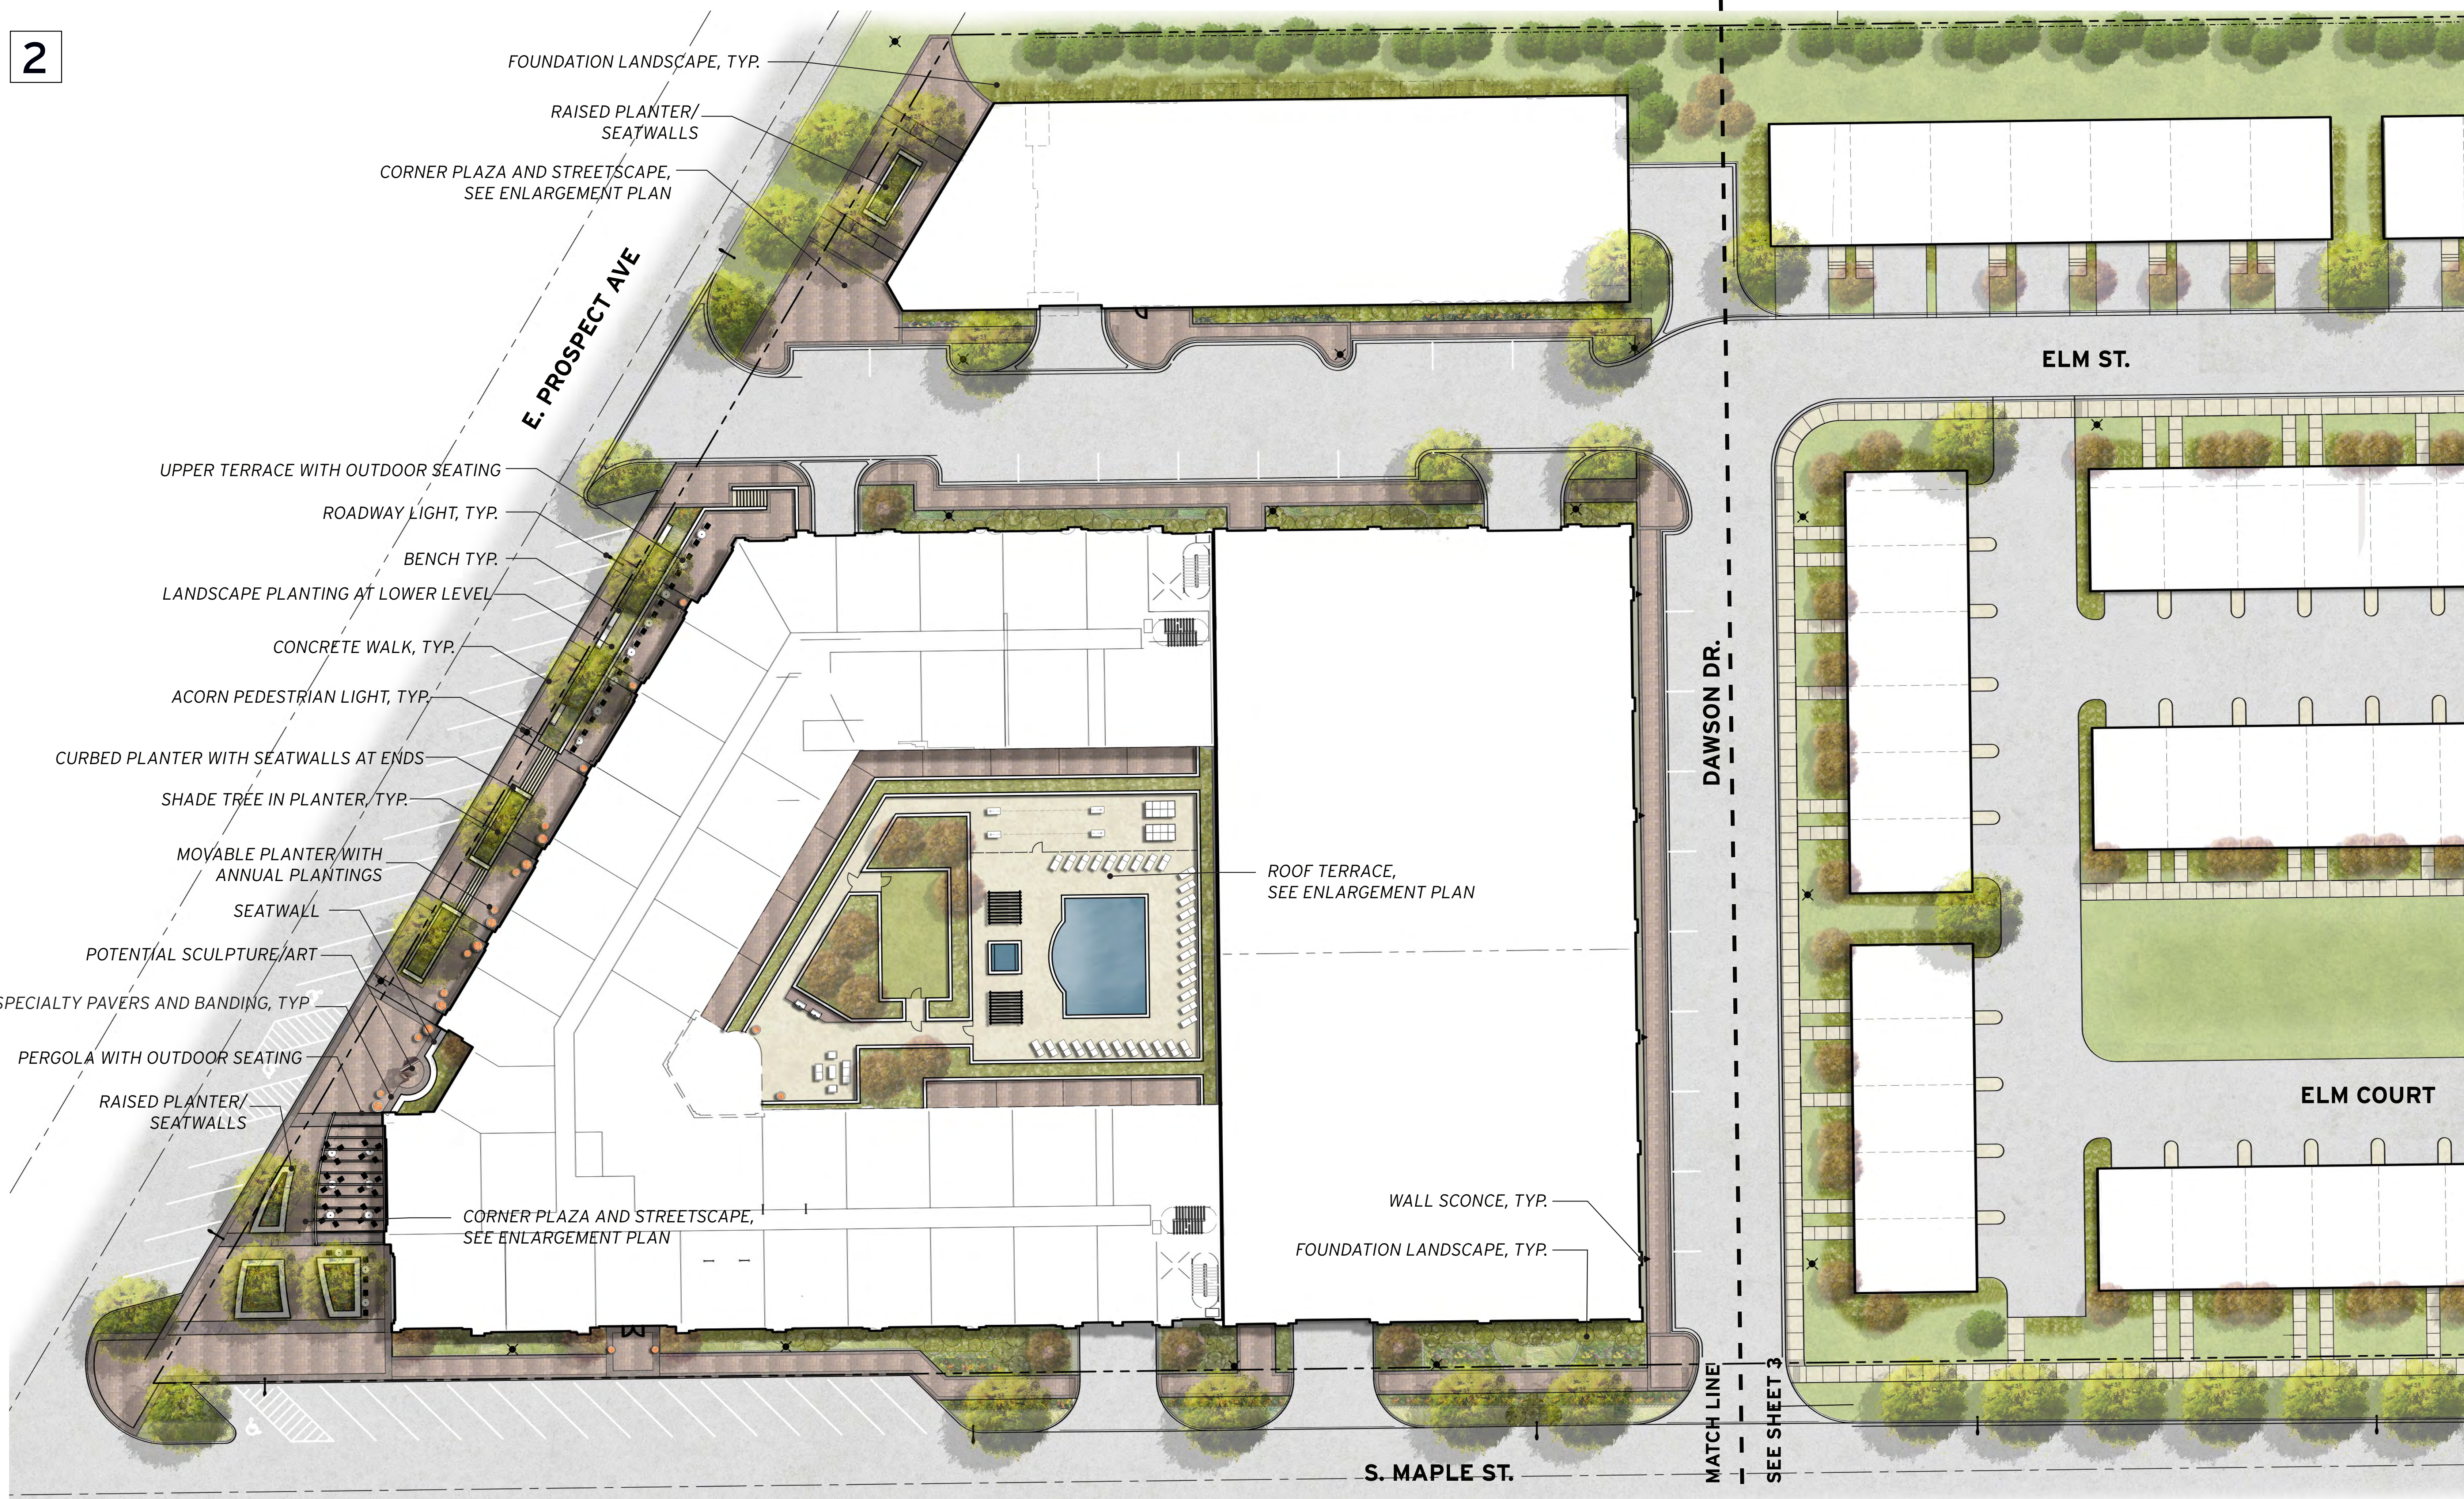

PLAN HIGHLIGHTS

- A 6 STORY APARTMENT**
 - 192 units
 - 245 garage & 36 surface spaces
 - 14,148 SF of retail
- B PRIVATE ROADS**
 - Elm Street
 - Dawson Drive
- C PUBLIC PARKING DECK**
 - 3-story deck
 - 268 total parking spaces
- D 7-STORY APARTMENT**
 - 65 units
 - 65 internal spaces (2 stories)
 - 21 surface spaces
- E ROWHOMES**
 - 13 Front Load (52 spaces=4.0/du)
 - 43 Rear Load (129 spaces=3.0/du)

TOTAL AREA = 6.51 AC

RESIDENTIAL = 5.76 AC

MUNICIPAL = 0.75 AC

LIGHTING SCHEDULE

- Valmont Structures Roadway Light to match downtown lights
- ✕ Sternberg Acorn Pedestrian Light to match downtown lights
- ▶ Wall sconce on parking deck

3

8' HT TREX SECLUSION FENCE, TYP. - OR SIMILAR
 EVERGREEN TREE, TYP. PER ORDINANCE

ACORN PEDESTRIAN LIGHT, TYP.
 FOUNDATION LANDSCAPE, TYP.

E. LINCOLN ST.

ROADWAY LIGHT, TYP. PER ORDINANCE

OPEN SPACE

SHADE TREE, TYP. PER ORDINANCE

ORNAMENTAL TREE, TYP

TYPICAL ROWHOME LANDSCAPE, SEE ENLARGEMENT PLAN

8' HT TREX SECLUSION FENCE, TYP. - OR SIMILAR

MAPLE STREET LOFTS

CONCEPTUAL LANDSCAPE PLAN

MOUNT PROSPECT, ILLINOIS

MARCH 1, 2019

DRAFT