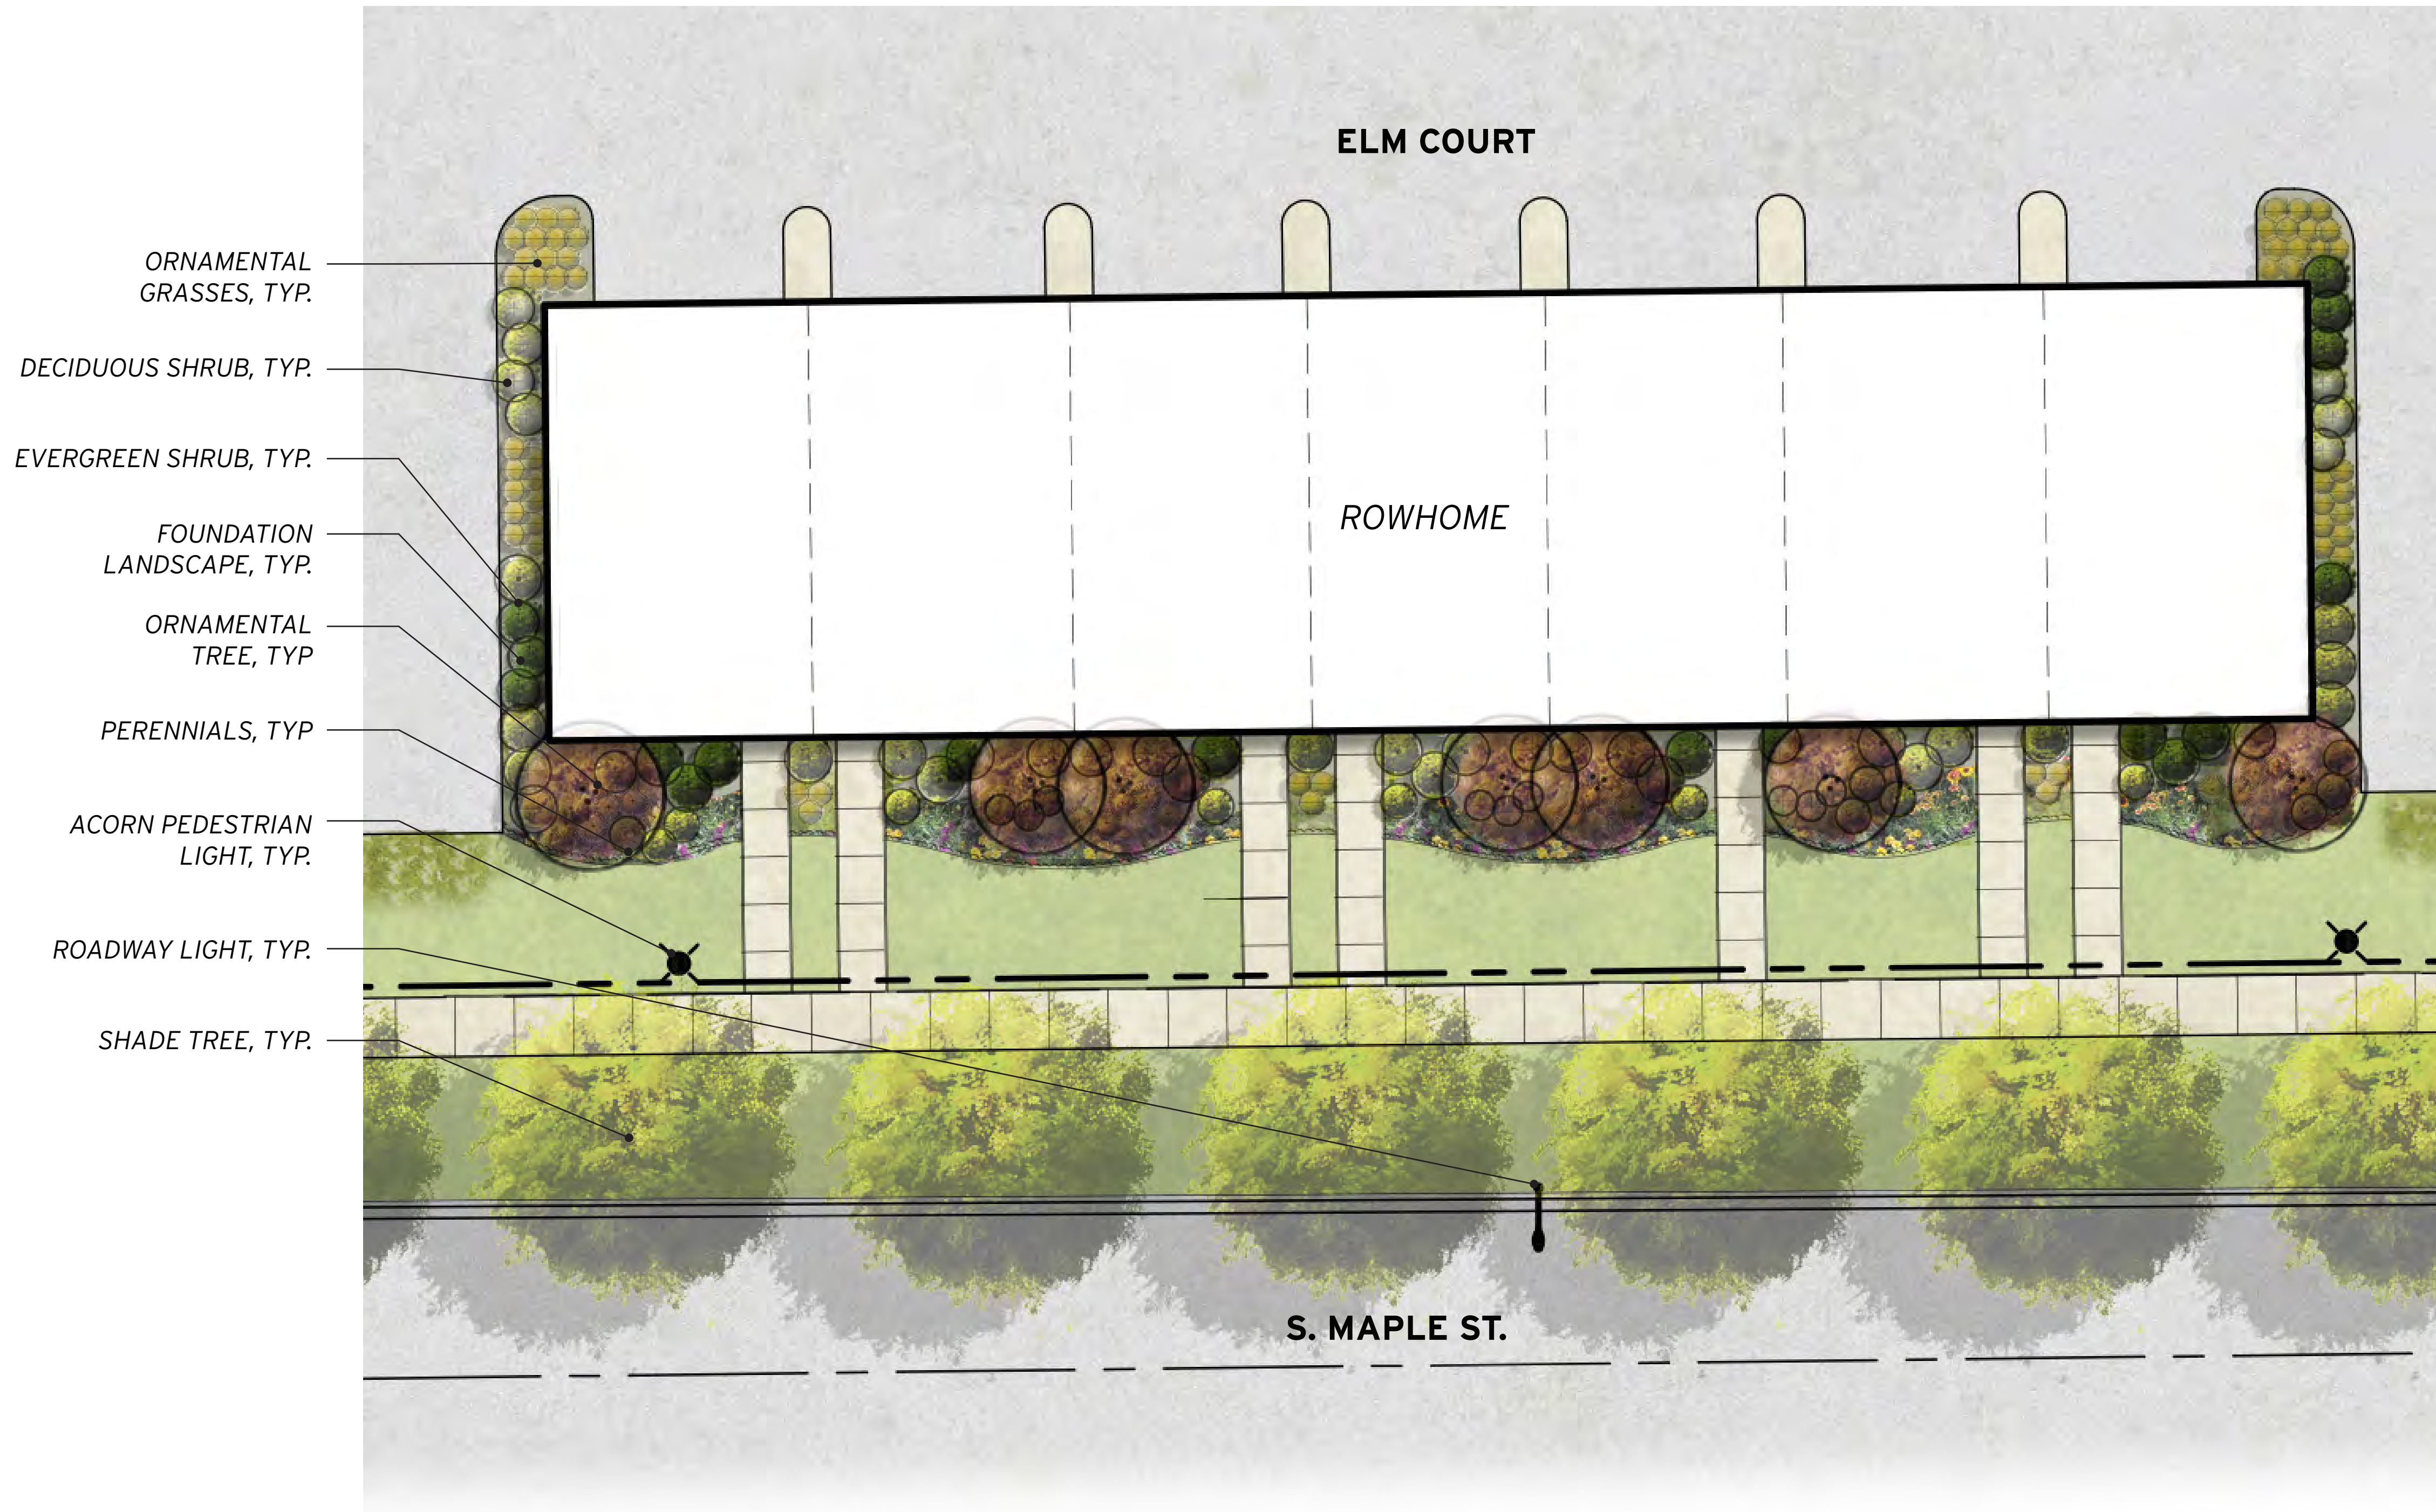

CONCEPTUAL PLANTING PLAN

THE PLANT PALETTE WILL CONSIST OF , BUT NOT LIMITED TO, THE FOLLOWING PLANT SPECIES:

SYMBOL	BOTANIC NAME	COMMON NAME	REMARKS
DECIDUOUS TREES			
AA	Acer x freemanii 'Armstrong'	Armstrong Maple	B&B
AF	Acer x freemanii 'Autumn Blaze'	Freemanii Maple	B&B
CO	Celtis occidentalis	Common Hackberry	B&B
GT	Gleditsia triacanthos inermis 'Skyline'	Skyline Thornless Honeylocust	B&B
QC	Quercus coccinea	Scarlet Oak	B&B
QR	Quercus rubra	Red Oak	B&B
TC	Tilia cordata 'Greenspire'	Littleleaf Linden	B&B
UAA	Ulmus 'Morton'	Accolade Elm	B&B
ORNAMENTAL TREES			
AGA	Amelanchier x grandiflora 'Autumn Brilliance'	Autumn Brilliance Serviceberry	B&B/Multi Stem
BN	Betula nigra 'Heritage'	Heritage River Birch	B&B/Multi Stem
CC	Cercis canadensis	Red bud	B&B/Single Stem
HAV	Hamamelis virginiana	Common Witchazel	B&B/Multi Stem
MLM	Magnolia x loebnerii 'Merill'	Dr. Merrill Magnolia	B&B/Multi Stem
MR	Malus x 'Red Jewel'	Red Jewel Crabapple	B&B/Multi Stem
SR	Syringa reticulata 'Ivory Silk'	Japanese Tree Lilac	B&B/Multi Stem
EVERGREEN TREES			
PF	Pinus flexilis 'Vanderwolf's Pyramid'	Limber Pine	B&B
PGD	Picea glauca 'Densata'	Black Hills Spruce	B&B
PP	Picea pungens	Green Colorado Spruce	B&B
PPG	Picea pungens 'Glauc'	Colorado Blue Spruce	B&B
PM	Pseudotsuga menziesii	Douglas Fir	B&B
DECIDUOUS SHRUBS			
AM	Aronia melanocarpa	Glossy Black Chokeberry	#5 Container
CS	Cornus sericea 'Kelsey'	Dwarf Kelsey Redtwig Dogwood	#5 Container
EAC	Euonymus alatus 'Compactus'	Dwarf Winged Euonymus	#5 Container
HV	Hamamelis virginiana	Common Witch Hazel	B&B
HA	Hydrangea arborescens 'Annabelle'	Annabelle Smooth Hydrangea	#5 Container
HP	Hydrangea paniculata 'Tardiva'	Tardiva Hydrangea	B&B
HPL	Hydrangea paniculata 'Jane'	Little Lime Hydrangea	#5 Container
HPOF	Hydrangea paniculata 'Quick Fire'	Quick Fire Hydrangea	B&B
PO	Physocarpus opulifolius 'Diabolo'	Diabolo Ninebark	CG
PCT	Prunus x cistena	Purple Sand Cherry	B&B
RK	Rosa 'Knockout'	Knockout Rose	#5 Container
SM	Syringa meyeri	Dwarf Korean Lilac	#5 Container
SP	Syringa patula 'Ms. Kim'	Ms. Kim Lilac	B&B
WJ	Weigela 'Java Red'	Red Java Weigela	#5 Container
EVERGREEN SHRUBS			
BM	Buxus microphylla 'Wintergreen'	Wintergreen Boxwood	B&B
TM	Taxus media 'Densiflora'	Dense Yew	B&B
TMH	Taxus media 'Hicksii'	Hicks Yew	#5 Container
TOE	Thuja occidentalis 'Emerald Green'	Emerald Green Arborvitae	B&B
PERENNIALS, ORNAMENTAL GRASSES			
asb	Allium 'Summer Beauty'	Summer Beauty Allium	CG/12" o.c. spacing
apb	Astilbe 'Peach Blossom'	Peach Blossom Astilbe	CG/18" o.c. spacing
cas	Calamagrostis x acutiflora 'Karl Foerster'	Karl Foerster Feather Reed Grass	CG/24" o.c. spacing
ep	Echinacea 'CBG Cone 2'	Pixie Meadowbrite Coneflower	CG/18" o.c. spacing
gs	Geranium sanguineum	Bloody Red Cranesbill	CG/18" o.c. spacing
hp	Heuchera micrantha 'Purple Palace'	Purple Palace Coral Bells	CG/18" o.c. spacing
hg	Hosta 'Guacamole'	Guacamole Hosta	CG/36" o.c. spacing
hpt	Hosta 'Patriot'	Patriot Hosta	CG/36" o.c. spacing
hss	Hosta Sum and Substance	Sum and Substance Hosta	CG/60" o.c. spacing
isc	Iris siberica 'Caesar's Brother'	Caesar's Brother Iris	CG/18" o.c. spacing
pah	Pennisetum apeloocroides 'Hameln'	Dwarf Fountain Grass	CG/24" o.c. spacing
rf	Rudbeckia fulgida 'Viette's Little Suzy'	Viette's Little Suzy Black-eyed Susan	CG/18" o.c. spacing
sn	Salvia nemorosa 'East Friesland'	East Friesland Salvia	CG/18" o.c. spacing
sa	Sedum 'Autumn Joy'	Autumn Joy Sedum	CG/18" o.c. spacing
sh	Sporobolus heterolepis	Prairie Dropseed	CG/24" o.c. spacing
sbz	Stachyz byzantina 'Silver Carpet'	Lambsear Silver Carpet	CG/18" o.c. spacing
GROUNDCOVERS			
ef	Euonymus fortunei 'Coloratus'	Purpleleaf Wintercreeper	CG/10" o.c. spacing
lsp	Liriope spicata	Lilyturf	CG/12" o.c. spacing
pt	Pachysandra terminalis	Japanese Flowering Spurge	CG/6" o.c. spacing