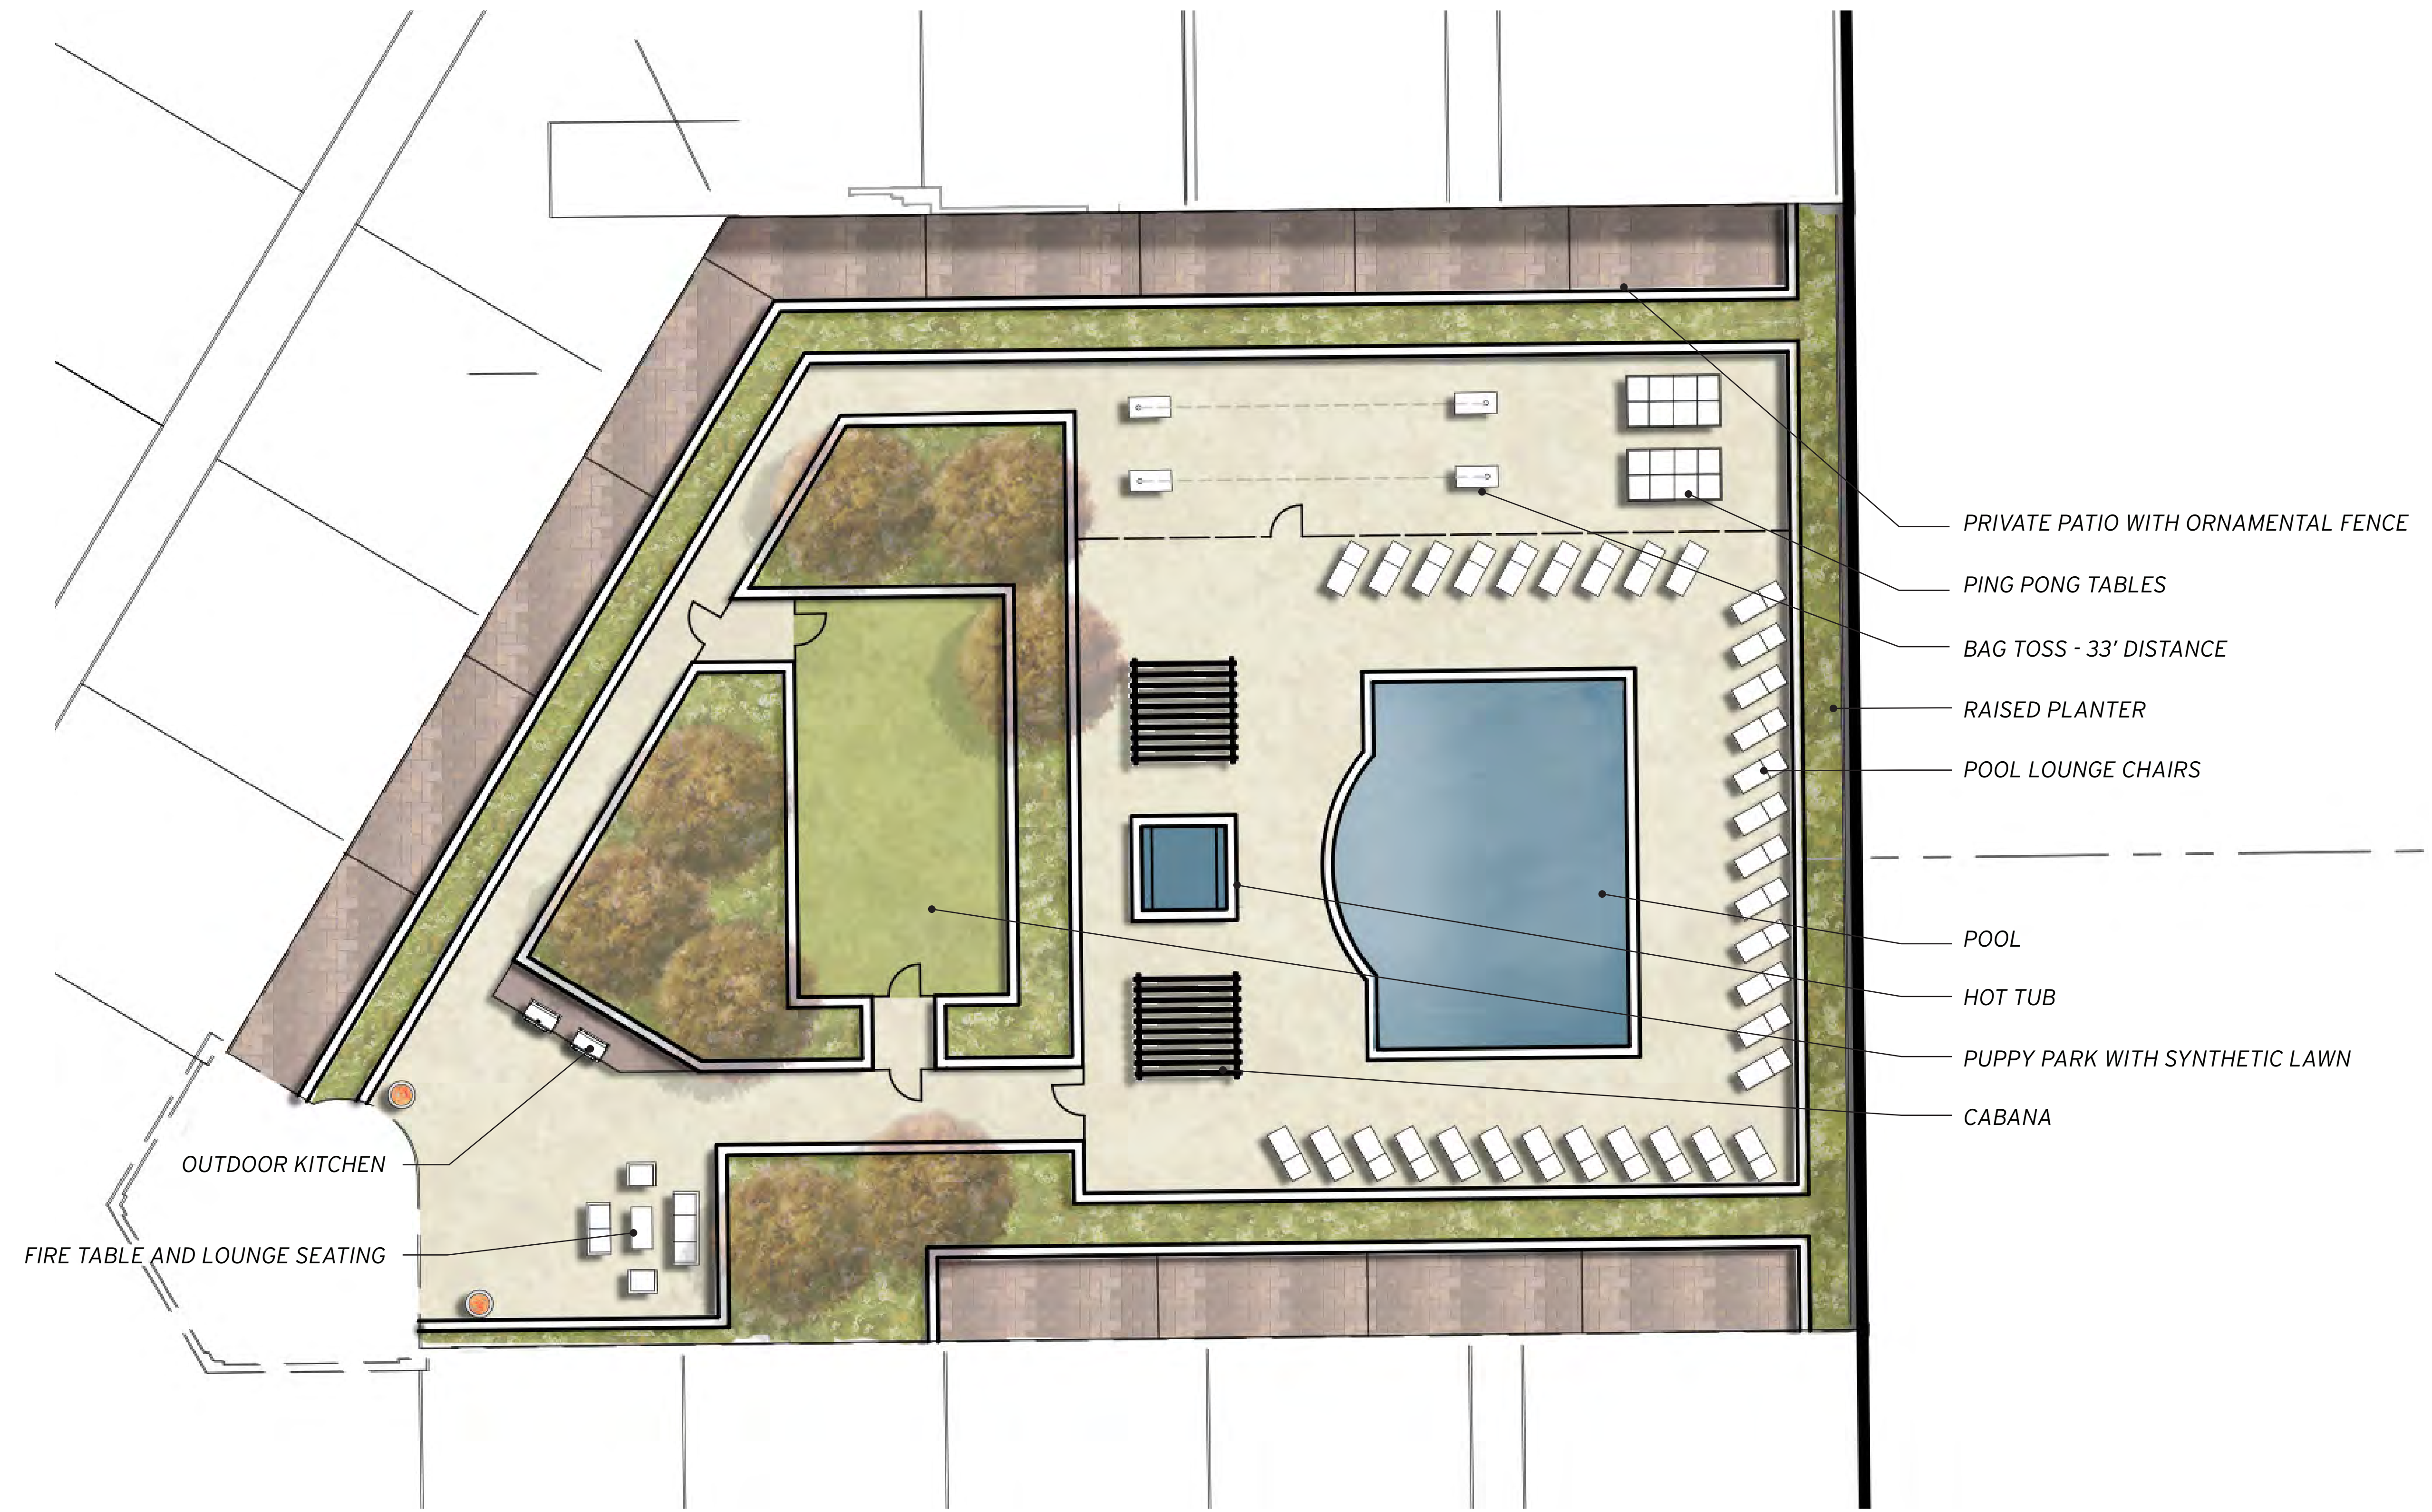

PLAN HIGHLIGHTS

- A 6 STORY APARTMENT**
 - 192 units
 - 245 garage & 36 surface spaces
 - 14,148 SF of retail
- B PRIVATE ROADS**
 - Elm Street
 - Dawson Drive
- C PUBLIC PARKING DECK**
 - 3-story deck
 - 268 total parking spaces
- D 7-STORY APARTMENT**
 - 65 units
 - 65 internal spaces (2 stories)
 - 21 surface spaces
- E ROWHOMES**
 - 13 Front Load (52 spaces=4.0/du)
 - 43 Rear Load (129 spaces=3.0/du)

3

8' HT TREX SECLUSION FENCE, TYP. - OR SIMILAR
 EVERGREEN TREE, TYP. PER ORDINANCE

ACORN PEDESTRIAN LIGHT, TYP.
 FOUNDATION LANDSCAPE, TYP.

E. LINCOLN ST.

ROADWAY LIGHT, TYP. PER ORDINANCE

OPEN SPACE

SHADE TREE, TYP. PER ORDINANCE

ORNAMENTAL TREE, TYP

TYPICAL ROWHOME LANDSCAPE, SEE ENLARGEMENT PLAN

8' HT TREX SECLUSION FENCE, TYP. - OR SIMILAR

MAPLE STREET LOFTS

CONCEPTUAL LANDSCAPE PLAN

MOUNT PROSPECT, ILLINOIS

MARCH 1, 2019

DRAFT

CONCEPTUAL ROOF TERRACE LANDSCAPE PLAN

MAPLE STREET LOFTS
PHOTOMETRICS PLAN
 MOUNT PROSPECT, ILLINOIS

SCALE: 1"=20'
 0 10' 20' 40' NORTH

MARCH 1, 2019

DRAFT

© 2019 THE LAKOTA GROUP

MAPLE STREET LOFTS
CONCEPTUAL LANDSCAPE PLAN
 MOUNT PROSPECT, ILLINOIS