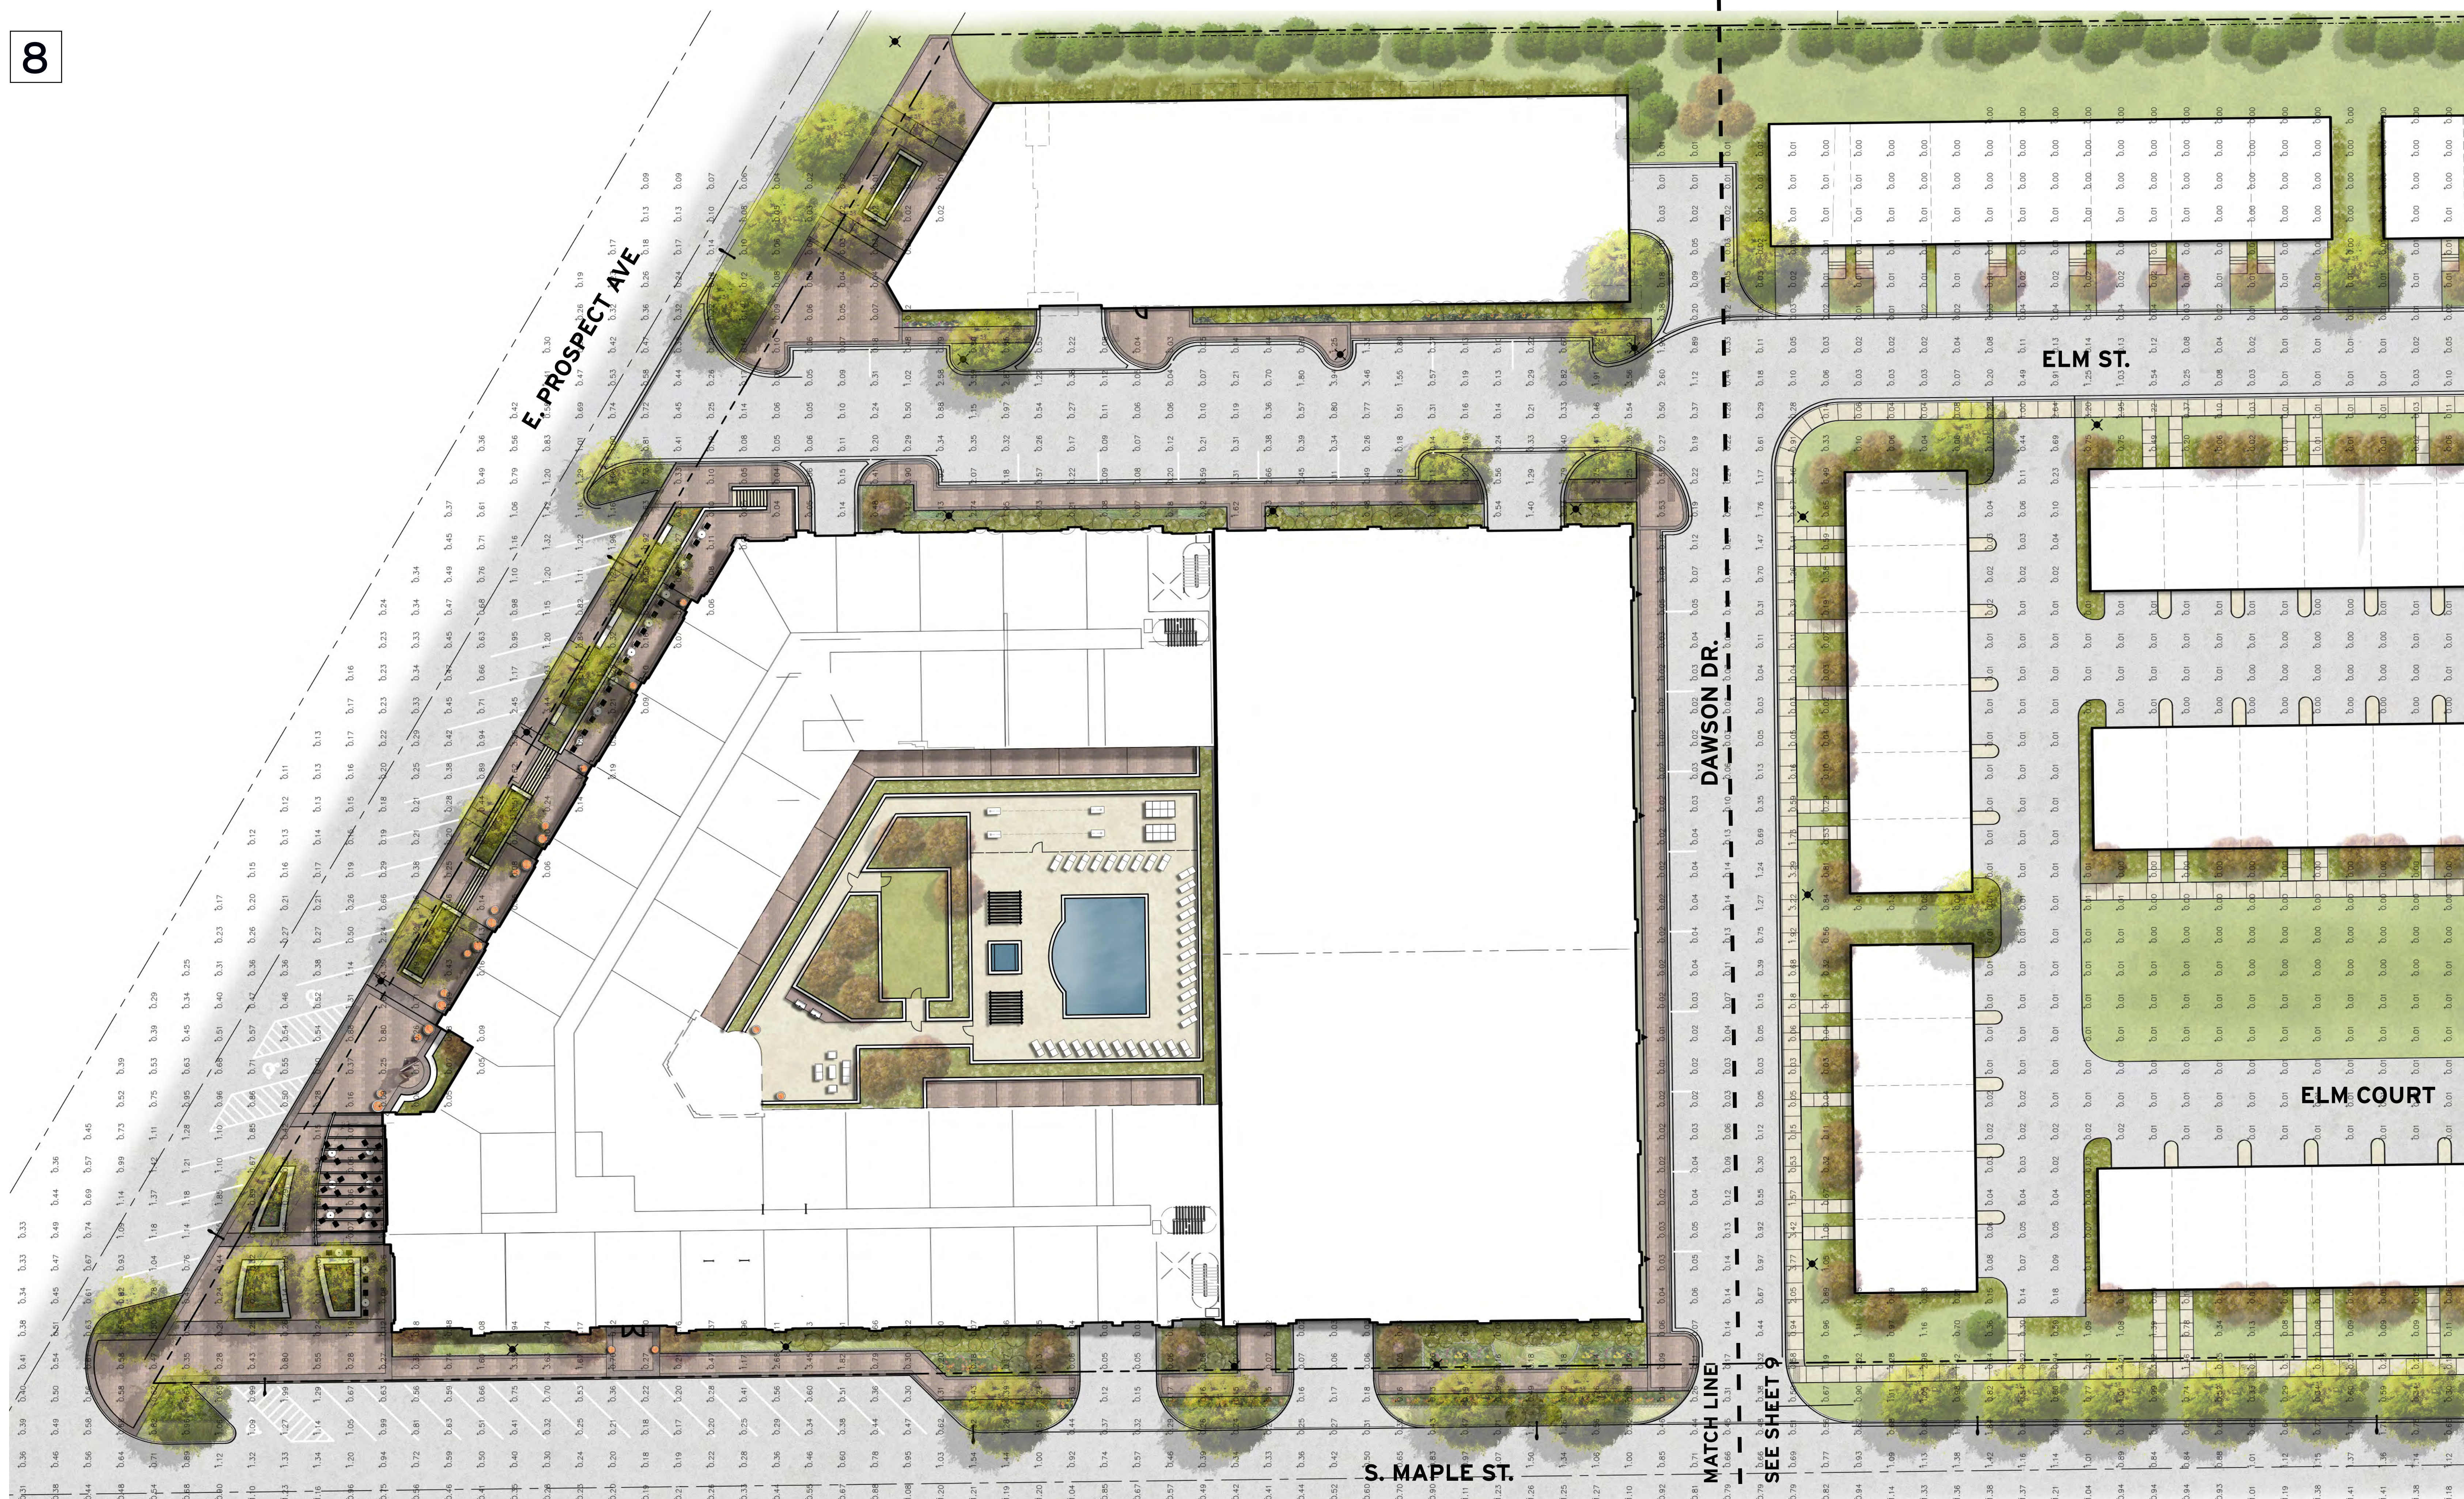

PLAN HIGHLIGHTS

- A 6 STORY APARTMENT**
 - 192 units
 - 245 garage & 36 surface spaces
 - 14,148 SF of retail
- B PRIVATE ROADS**
 - Elm Street
 - Dawson Drive
- C PUBLIC PARKING DECK**
 - 3-story deck
 - 268 total parking spaces
- D 7-STORY APARTMENT**
 - 65 units
 - 65 internal spaces (2 stories)
 - 21 surface spaces
- E ROWHOMES**
 - 13 Front Load (52 spaces=4.0/du)
 - 43 Rear Load (129 spaces=3.0/du)

3

8' HT TREX SECLUSION FENCE, TYP. - OR SIMILAR
 EVERGREEN TREE, TYP. PER ORDINANCE

ACORN PEDESTRIAN LIGHT, TYP.
 FOUNDATION LANDSCAPE, TYP.

E. LINCOLN ST.

ROADWAY LIGHT, TYP. PER ORDINANCE

OPEN SPACE

SHADE TREE, TYP. PER ORDINANCE

CONCEPTUAL ROOF TERRACE LANDSCAPE PLAN

MAPLE STREET LOFTS
PHOTOMETRICS PLAN
 MOUNT PROSPECT, ILLINOIS

SCALE: 1"=20'
 0 10' 20' 40' NORTH

MARCH 1, 2019

DRAFT

© 2019 THE LAKOTA GROUP

MAPLE STREET LOFTS
CONCEPTUAL LANDSCAPE PLAN
 MOUNT PROSPECT, ILLINOIS

SCALE: 1"=20'
 0 10' 20' 40'
 NORTH

MARCH 1, 2019

DRAFT

© 2019 THE LAKOTA GROUP