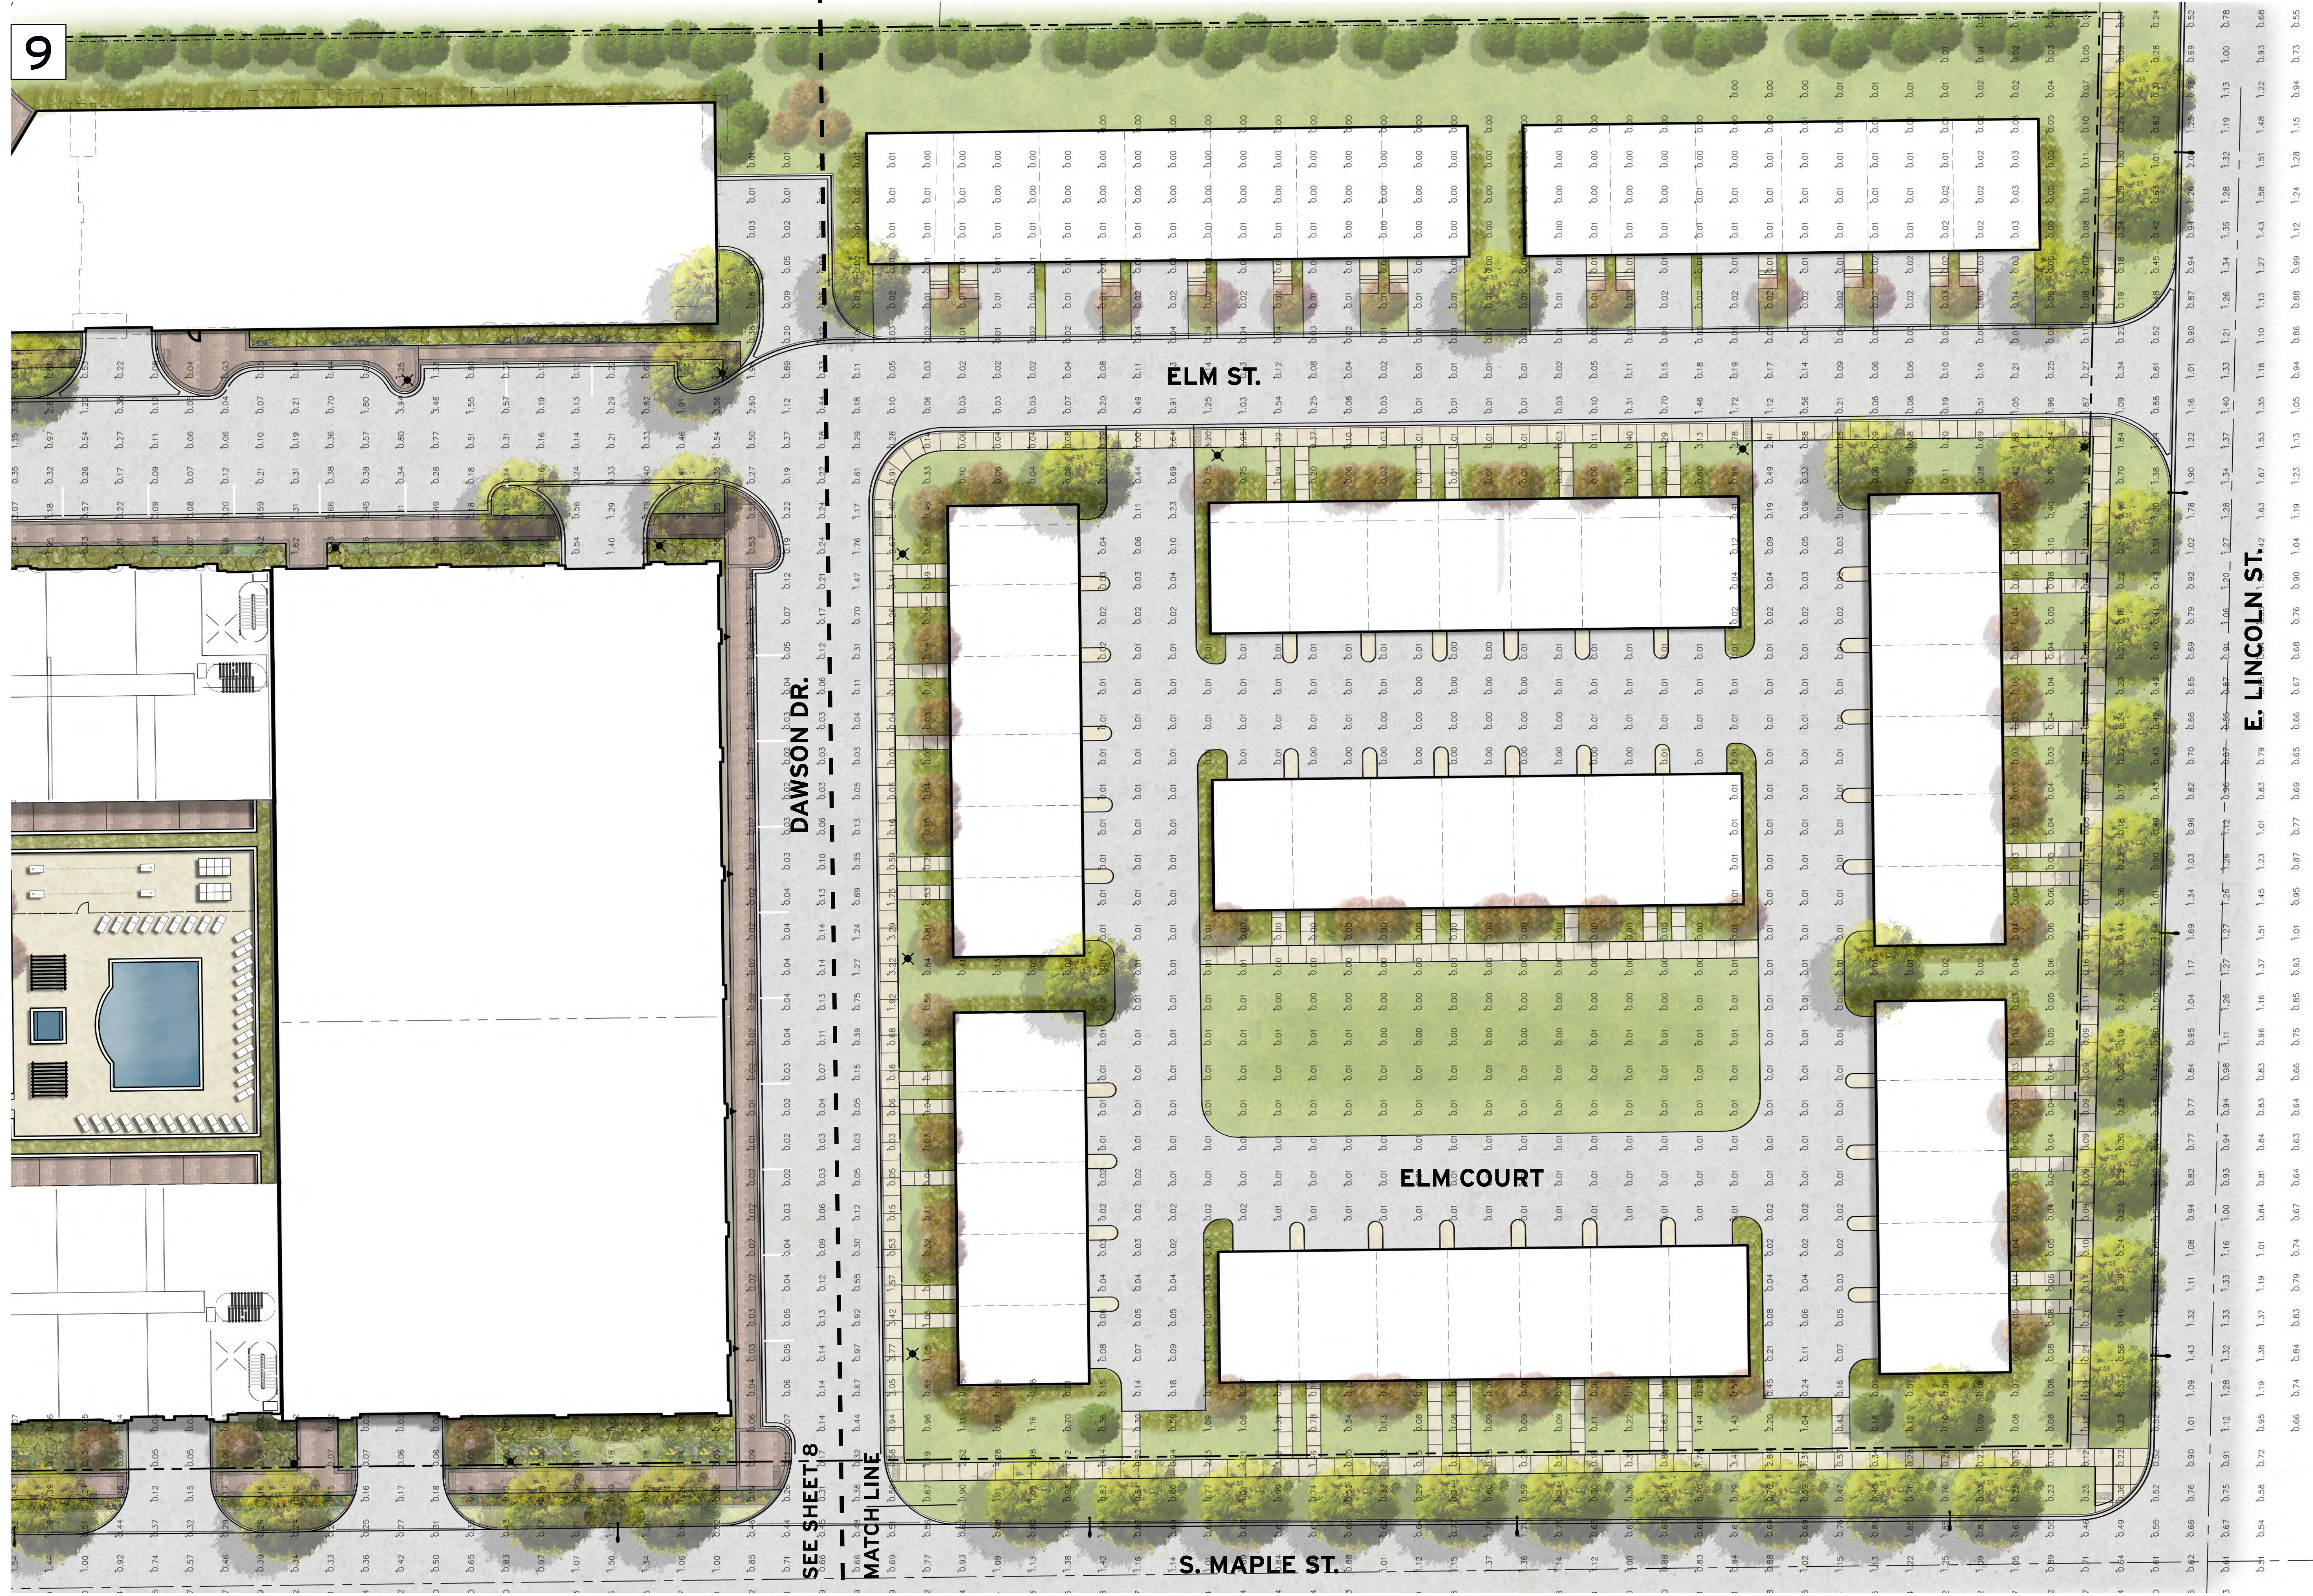

PLAN HIGHLIGHTS

- A 6 STORY APARTMENT**
 - 192 units
 - 245 garage & 36 surface spaces
 - 14,148 SF of retail
- B PRIVATE ROADS**
 - Elm Street
 - Dawson Drive
- C PUBLIC PARKING DECK**
 - 3-story deck
 - 268 total parking spaces
- D 7-STORY APARTMENT**
 - 65 units
 - 65 internal spaces (2 stories)
 - 21 surface spaces
- E ROWHOMES**
 - 13 Front Load (52 spaces=4.0/du)
 - 43 Rear Load (129 spaces=3.0/du)

3

8' HT TREX SECLUSION FENCE, TYP. - OR SIMILAR
 EVERGREEN TREE, TYP. PER ORDINANCE

ACORN PEDESTRIAN LIGHT, TYP.
 FOUNDATION LANDSCAPE, TYP.

E. LINCOLN ST.

ROADWAY LIGHT, TYP. PER ORDINANCE

OPEN SPACE

SHADE TREE, TYP. PER ORDINANCE

CONCEPTUAL ROOF TERRACE LANDSCAPE PLAN

MAPLE STREET LOFTS
PHOTOMETRICS PLAN
 MOUNT PROSPECT, ILLINOIS

SCALE: 1"=20'
 0 10' 20' 40' NORTH

MARCH 1, 2019

DRAFT

© 2019 THE LAKOTA GROUP

MAPLE STREET LOFTS
CONCEPTUAL LANDSCAPE PLAN
 MOUNT PROSPECT, ILLINOIS

SCALE: 1"=20'
 0 10' 20' 40'
 NORTH

MARCH 1, 2019

DRAFT

© 2019 THE LAKOTA GROUP