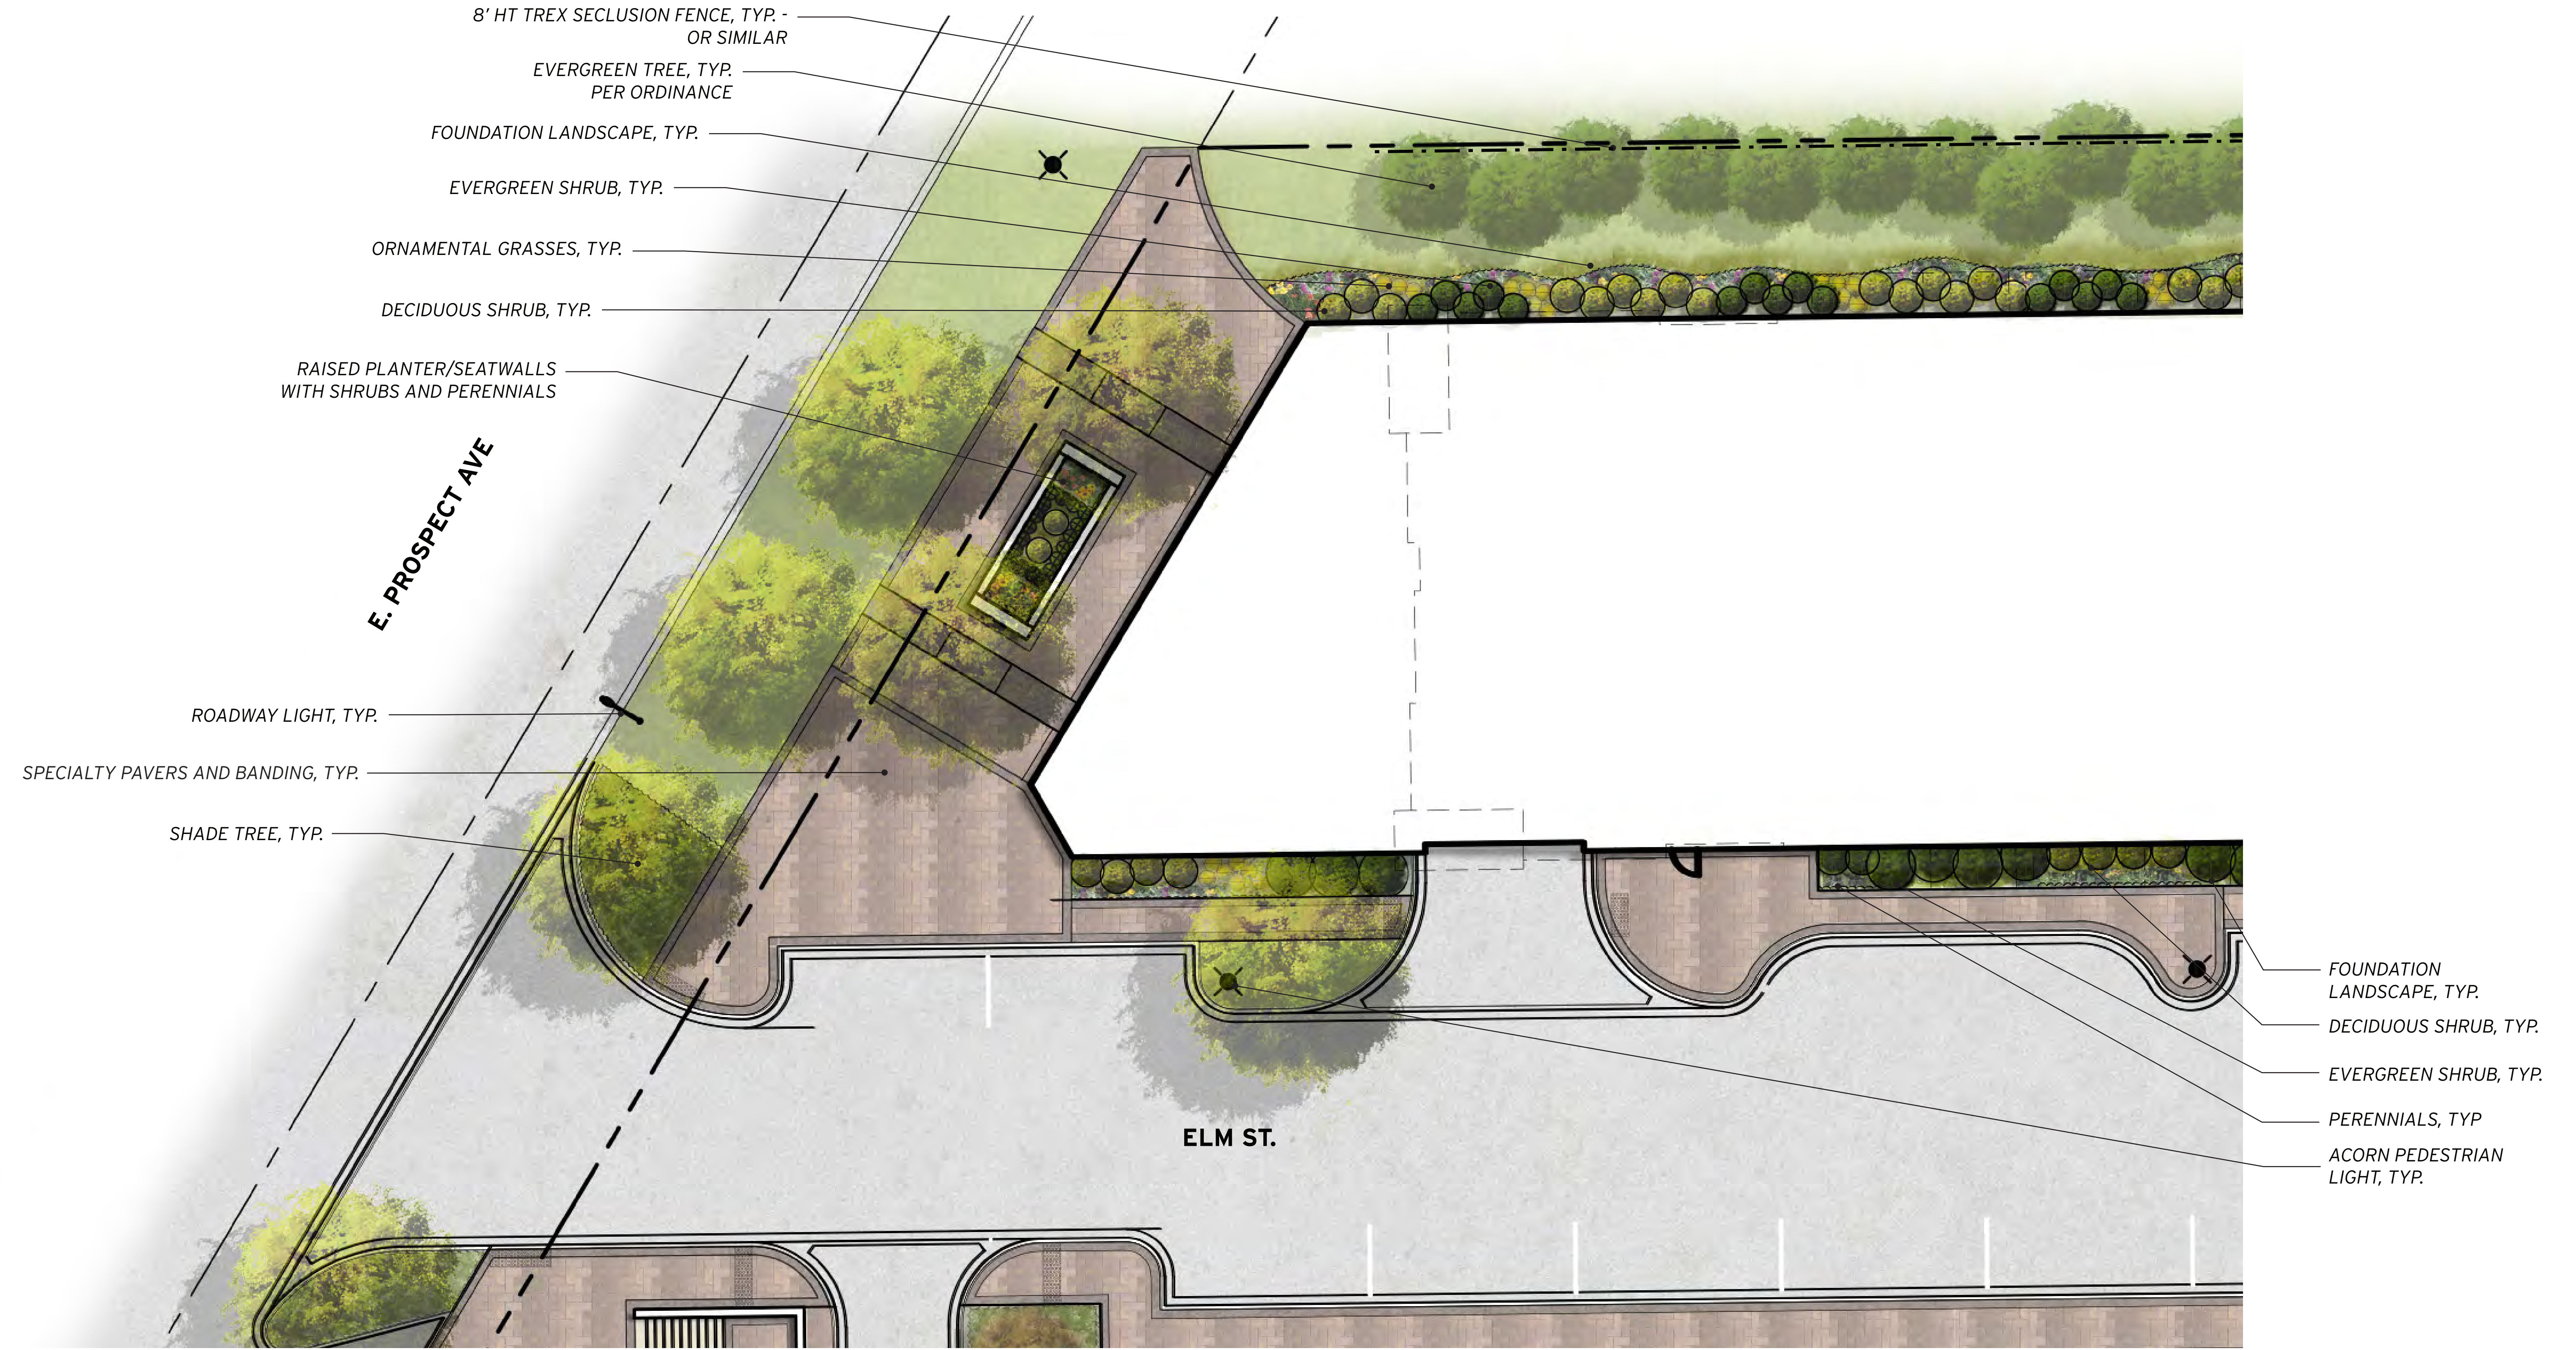

PLAN HIGHLIGHTS

- A 6 STORY APARTMENT**
 - 192 units
 - 245 garage & 36 surface spaces
 - 14,148 SF of retail
- B PRIVATE ROADS**
 - Elm Street
 - Dawson Drive
- C PUBLIC PARKING DECK**
 - 3-story deck
 - 268 total parking spaces
- D 7-STORY APARTMENT**
 - 65 units
 - 65 internal spaces (2 stories)
 - 21 surface spaces
- E ROWHOMES**
 - 13 Front Load (52 spaces=4.0/du)
 - 43 Rear Load (129 spaces=3.0/du)

3

8' HT TREX SECLUSION FENCE, TYP. - OR SIMILAR
 EVERGREEN TREE, TYP. PER ORDINANCE

ACORN PEDESTRIAN LIGHT, TYP.
 FOUNDATION LANDSCAPE, TYP.

E. LINCOLN ST.

ROADWAY LIGHT, TYP. PER ORDINANCE

OPEN SPACE

SHADE TREE, TYP. PER ORDINANCE

ORNAMENTAL TREE, TYP

TYPICAL ROWHOME LANDSCAPE, SEE ENLARGEMENT PLAN

8' HT TREX SECLUSION FENCE, TYP. - OR SIMILAR

MAPLE STREET LOFTS

CONCEPTUAL LANDSCAPE PLAN

MOUNT PROSPECT, ILLINOIS

MARCH 1, 2019

DRAFT

CONCEPTUAL ROOF TERRACE LANDSCAPE PLAN

MAPLE STREET LOFTS
PHOTOMETRICS PLAN
 MOUNT PROSPECT, ILLINOIS

SCALE: 1"=20'
 0 10' 20' 40' NORTH

MARCH 1, 2019

DRAFT

© 2019 THE LAKOTA GROUP

MAPLE STREET LOFTS
CONCEPTUAL LANDSCAPE PLAN
 MOUNT PROSPECT, ILLINOIS